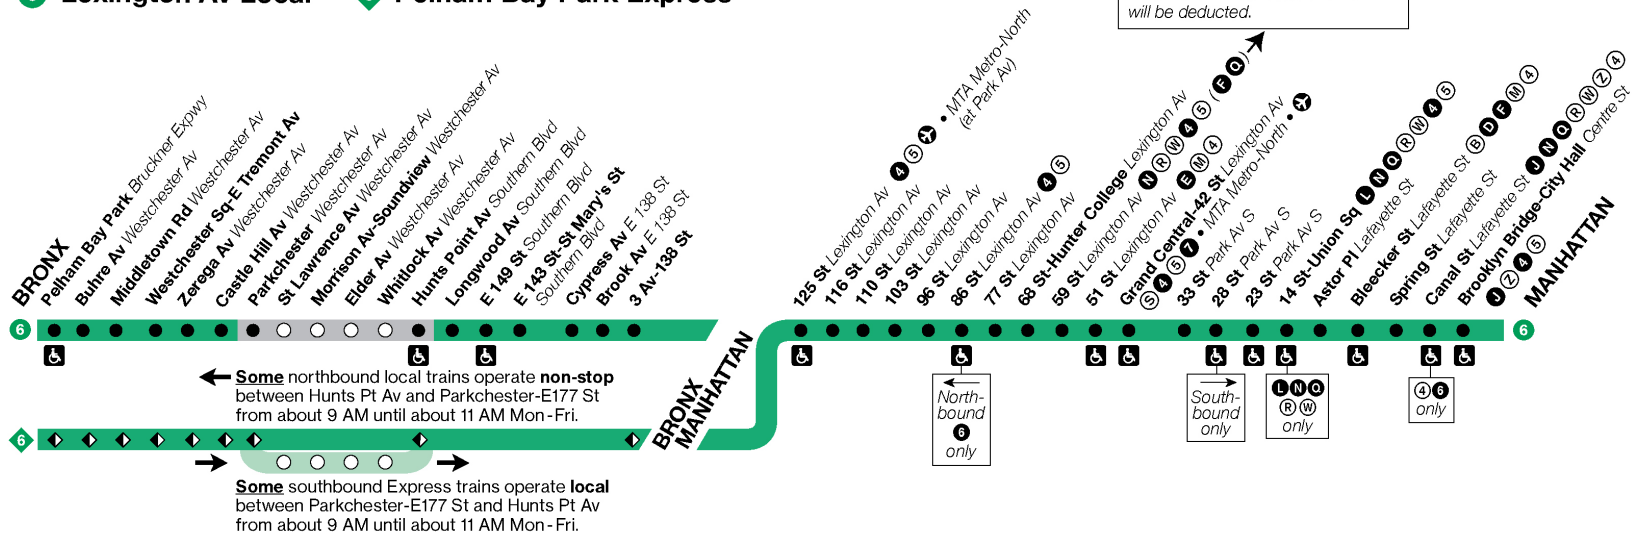

Local trains operate between Pelham Bay Park, Bronx, and Brooklyn Bridge / City Hall, Manhattan, at all times. Express trains run express in the Bronx, weekday mornings towards Manhattan and afternoons / evenings towards the Bronx.

* Trip runs nonstop from Hunts Point Av to Parkchester.

+ Trip makes local stops from Parkchester to Hunts Point Av.

Bold times denote PM hours.

	Brooklyn Bridge-City Hall	Grand Central-42 St	86 St	125 St	3 Av-138 St	Hunts Point Av	Parkchester	Pelham Bay Park
	12:30	12:43	12:51	12:59	1:02	1:11	1:18	1:27
	12:45	12:58	1:06	1:14	1:17	1:26	1:33	1:42
	1:00	1:13	1:21	1:29	1:32	1:41	1:48	1:57

* Trip runs nonstop from Hunts Point Av to Parkchester.

+ Trip makes local stops from Parkchester to Hunts Point Av.

Bold times denote PM hours.

	Pelham Bay Park	Parkchester	Hunts Point Av	3 Av-138 St	125 St	86 St	Grand Central-42 St	Brooklyn Bridge-City Hall
	11:22	11:31	11:39	11:48	11:51	11:58	12:07	12:20
	11:37	11:46	11:54	12:03	12:06	12:13	12:22	12:35
	11:52	12:01	12:09	12:18	12:21	12:28	12:37	12:50

* Trip runs nonstop from Hunts Point Av to Parkchester.

+ Trip makes local stops from Parkchester to Hunts Point Av.

Bold times denote PM hours.

6 Lexington Av Local **6 Pelham Bay Park Express**

Holiday Service 2024