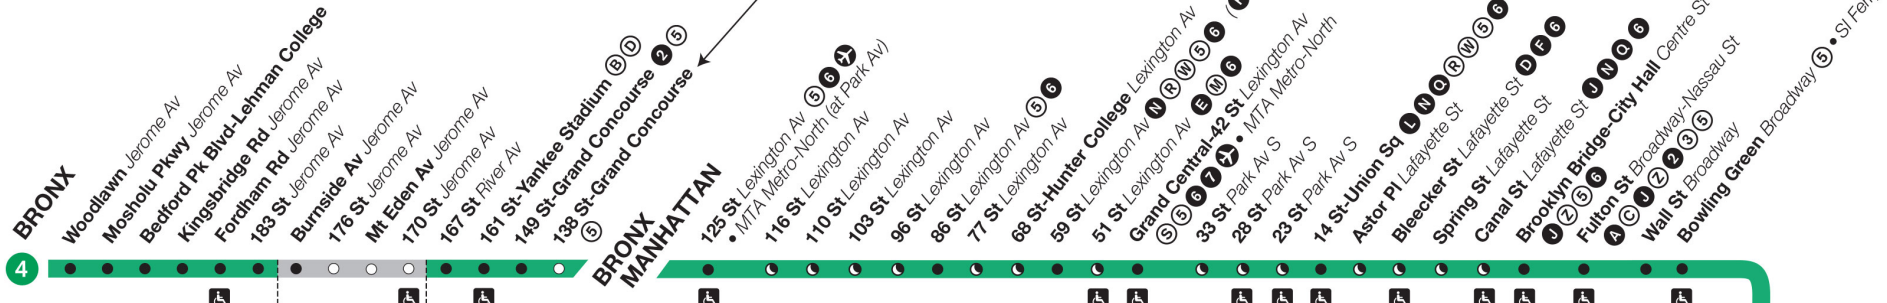

+ Trip runs nonstop between Burnside Av and 167 St.

Bold times denote PM hours.

	Woodlawn	Bedford Park Blvd-Lehman College	Burnside Av	149 St-Grand Concourse	125 St	Grand Central-42 St	Brooklyn Bridge-City Hall	Bowling Green	Atlantic Av-Barclays Ctr	Franklin Av-Medgar Evers College	Crown Hts-Utica Av	New Lots Av
BK-L	10:52	10:55	11:01	11:11	11:15	11:25	11:34	11:38	11:46	11:51	11:56	12:13
BK-L	11:07	11:10	11:16	11:26	11:30	11:40	11:49	11:53	12:01	12:06	12:11	12:30
BK-L	11:24	11:27	11:33	11:43	11:47	11:57	12:06	12:10	12:19	12:25	12:30	12:48
BK-L	11:44	11:47	11:53	12:03	12:07	12:17	12:26	12:30	12:38	12:43	12:48	1:07

* Trip begins at Kingsbridge Rd at this time.

local Trip makes local stops in Manhattan and Brooklyn.

BK-L Trip makes local stops in Brooklyn.

Trip makes local stops between Franklin Av and Utica Av.

/ Trip skips 138 St.

+ Trip runs nonstop between Burnside Av and 167 St.

Bold times denote PM hours.

4 Lexington Av Express

Using MetroCard only, the single free transfer provided after first swipe can be used at:
F Q at **Lexington Av/63 St** station.
 by walking via street from this station. If the transfer was used, a full fare will be deducted.

Station is served full-time **except** Manhattan bound AM rush hours and Bronx bound PM rush hours.

← Some Woodlawn bound (northbound) trains operate **non-stop** between 167 St and Burnside Av from about 9:00 AM until about 11 AM and from about 6:30 PM until about 8:30 PM.