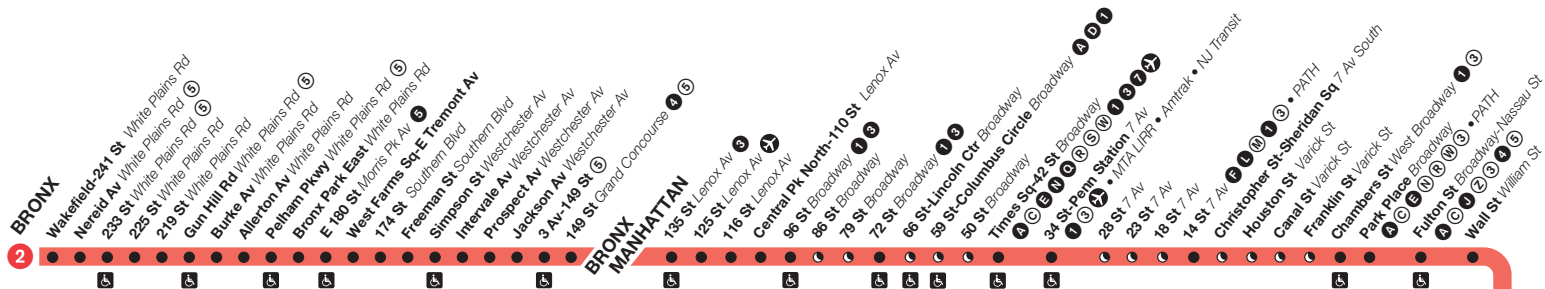

2 7 Avenue Express

Station Service

- **FULL-TIME**
  Train always operates and always stops here.
- 🕒 **LATE-NIGHT SERVICE**
  Train stops at this station late-night hours only (approx. 12 AM – 6 AM).
- ♿ **ACCESSIBLE STATION**

Transfers

- A Full-time
- A Part-time
- ✈ Transportation to airport available.

tr002a19210_cs