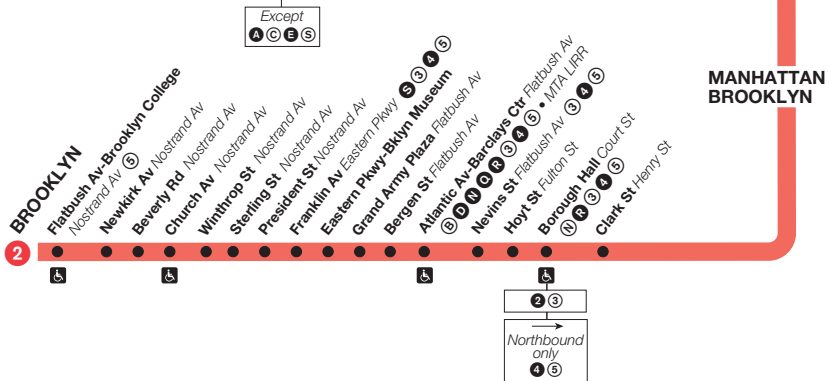

**MANHATTAN
BROOKLYN**