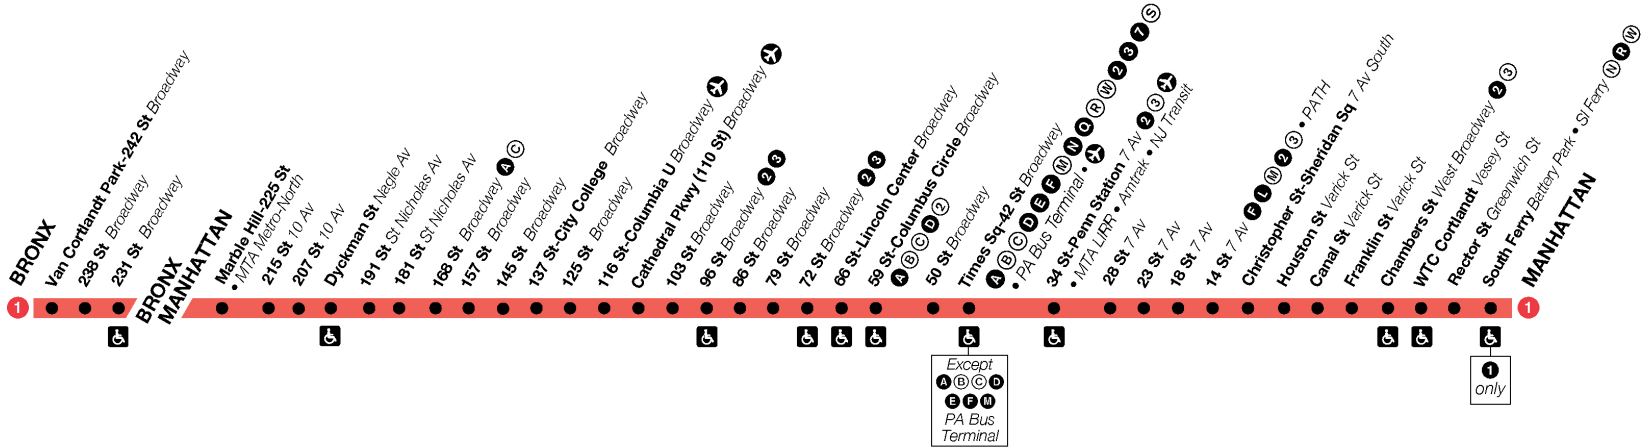

Van Cortlandt Park-242 St	238 St	Dyckman St	168 St-Washington Hts	137 St-City College	96 St	66 St-Lincoln Center	Times Sq-42 St	Chambers St	South Ferry
10:03	10:05	10:12	10:17	10:22	10:30	10:36	10:41	10:53	11:00
10:15	10:17	10:24	10:29	10:34	10:42	10:48	10:53	11:05	11:12
10:27	10:29	10:36	10:41	10:46	10:54	11:00	11:05	11:17	11:24
10:39	10:41	10:48	10:53	10:58	11:06	11:12	11:17	11:29	11:36
10:51	10:53	11:00	11:05	11:10	11:18	11:24	11:29	11:41	11:48
11:05	11:07	11:14	11:19	11:24	11:32	11:38	11:43	11:55	12:02
11:20	11:22	11:29	11:34	11:39	11:47	11:53	11:58	12:10	12:17
11:35	11:37	11:44	11:49	11:54	12:02	12:08	12:13	12:25	12:32
11:52	11:54	12:01	12:06	12:11	12:19	12:25	12:30	12:42	12:49

1 Broadway - 7 Avenue Local

Station Service

- FULL-TIME**
Train always operates and always stops here.
- ACCESSIBLE STATION**

Transfers

- Full-time
- Part-time
- Transportation to airport available.

tr001a22118