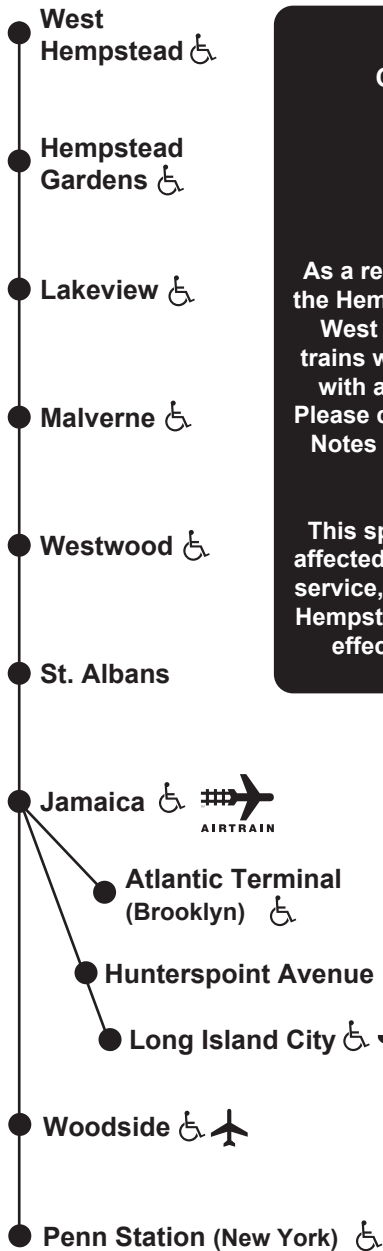

# Special Timetable

## West Hempstead Branch

### Special Track Work Timetable

Effective Monday - Thursday

June 20-23, 27-30 and July 5-7, 2022 Only

[www.mta.info](http://www.mta.info)

#### Reference Notes

Note 1	June 20-23 and 27-30, 2022: Train schedule is effective on Monday through Thursday evenings.  July 5-7, 2022: Train schedule is effective on Tuesday through Thursday evenings.
J	Change at Jamaica. The track of your connecting train will be announced.
Valley Stream	For complete service at Valley Stream, see the Far Rockaway Branch Timetable.
West of Jamaica	At stations west of Jamaica, westbound trains may depart stations up to three minutes earlier than times shown.