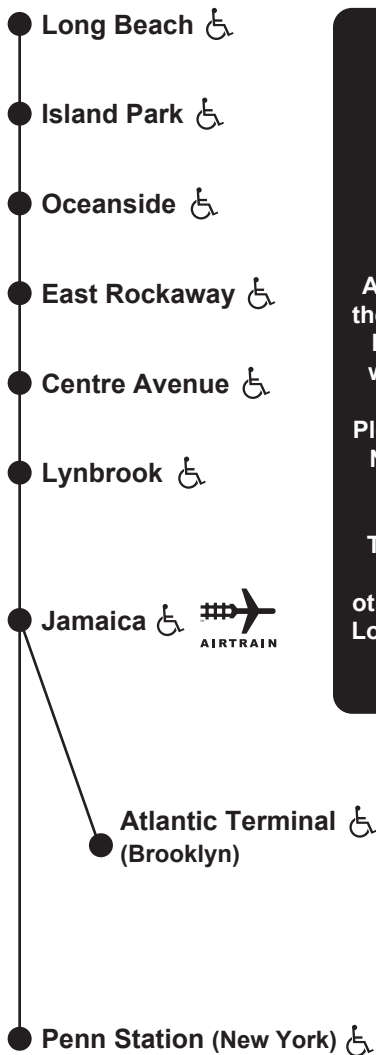

Special Timetable

Long Beach Branch

Special Track Work Timetable

Effective Monday - Thursday

June 20-23, 27-30 and July 5-7, 2022 Only

www.mta.info

ATTENTION CUSTOMERS

As a result of track work on the Hempstead branch, some Long Beach branch trains will have connections with adjusted schedules. Please consult the Reference Notes for specific dates of operation.

This special card lists only affected service. For all other service, use the regular Long Beach branch timetable effective May 23, 2022.

Westbound Affected Service

Effective Monday - Thursday
June 20-23, 27-30 and July 5-7, 2022 Only

For explanation, see "Reference Notes."	Note 1	Note 1
	PM	PM
LONG BEACH	10:16	11:05
Island Park	10:22	11:11
Oceanside	10:26	11:15
East Rockaway	10:28	11:17
Centre Avenue	10:30	11:19
LYNBROOK	B 10:33	B 11:23
Valley Stream (Note)	10:36	11:27
JAMAICA (Arrive)	10:46	11:38
JAMAICA (Leave)	10:48	11:40
East New York	J 11:18	J 12:16
Nostrand Avenue	J 11:23	J 12:21
ATLANTIC TERMINAL	J 11:30	J 12:28
HUNTERSPOINT AVE.	.....	.....
Kew Gardens	10:52	11:44
Forest Hills	10:54	11:46
Woodside	J 11:21	11:52
PENN STATION	11:08	12:02
	PM	AM
Train #	877	879

Reference Notes	
Note 1	<u>June 20-23 and 27-30, 2022</u>: Train schedule is effective on Monday through Thursday evenings.
Note 1	<u>July 5-7, 2022</u>: Train schedule is effective on Tuesday through Thursday evenings.
B	Leaves from Platform B.
J	Change at Jamaica. The track of your connecting train will be announced.
Valley Stream	For complete service at Valley Stream, see the Far Rockaway Branch Timetable.
All Branches	On all branches, eastbound trains may depart stations east of Jamaica up to three minutes earlier than times shown.
West of Jamaica	At stations west of Jamaica, westbound trains may depart stations up to three minutes earlier than times shown.

/// WATCH THE GAP ///