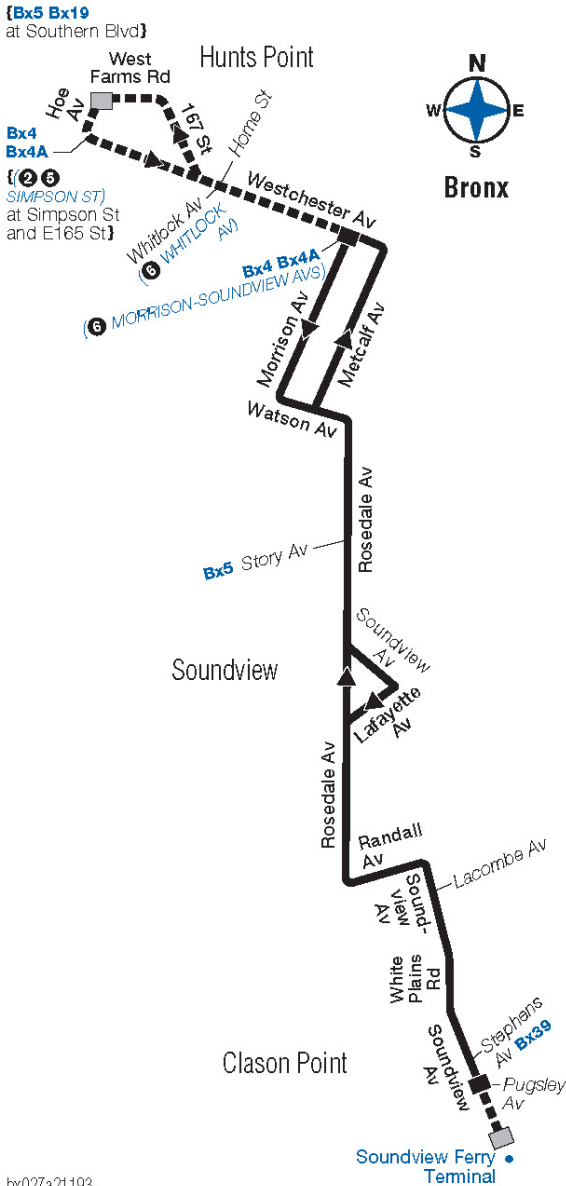

Bx27

Bus Timetable New York City Transit

Clasons Pt - Gladstone Sq via Westchester Av / Soundview Av

Local Service

For accessible subway stations, travel directions and other information:

Effective April 2, 2023

Visit www.mta.info or call us at 511

bx027a21193

Bx27 MAP LEGEND

Local/Limited/SBS Bus Transfers: shown in bold blue type.

- Terminal
- Part-time Terminal
- **(2) STATION NAME**
  Subway Connection
- Part-time Service