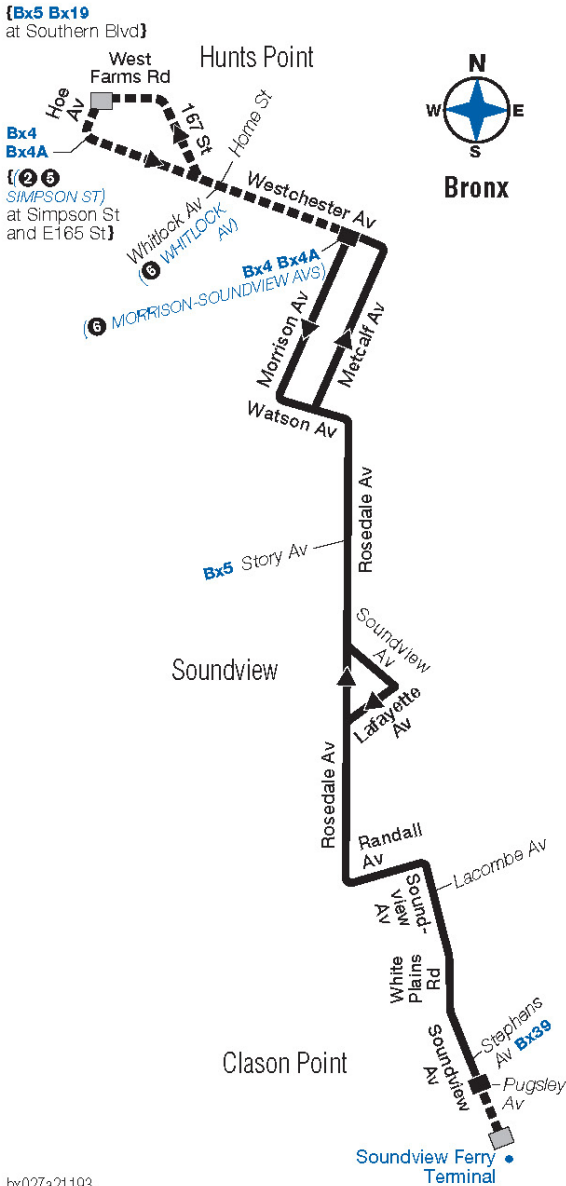

Bx27

Bus Timetable New York City Transit

Clasons Pt - Gladstone Sq via Westchester Av / Soundview Av

Local Service

For accessible subway stations, travel directions and other information:

Effective March 31, 2024

Visit www.mta.info or call us at 511

bx027a21193

Bx27 MAP LEGEND

Local/Limited/SBS Bus Transfers: shown in bold blue type.

- Terminal
- Part-time Terminal
- **(2) STATION NAME**
  Subway Connection
- Part-time Service