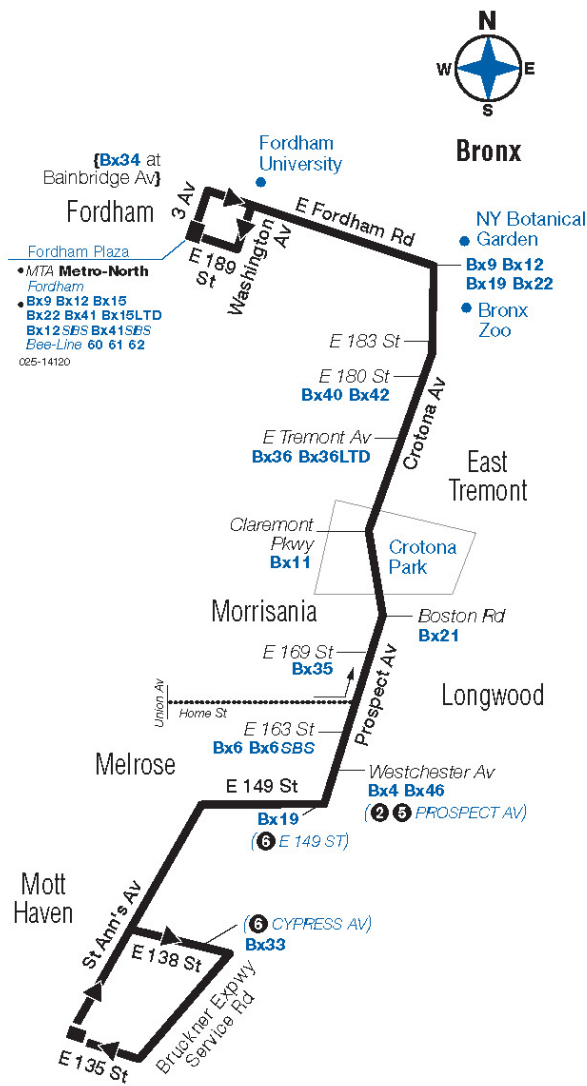

Bold times denote PM hours.

Fordham Plz Fordham Plaza / Bus Terminal	E Tremont Crotona Av / E 183 St	E Tremont Crotona Av / Tremont Av	Morrisania Prospect Av / E 169 St	Longwood Prospect Av / Westchester Av	Mott Haven Prospect Av / E 149 St	Mott Haven E 135 St / St Ann'S Av
5:57	6:04	6:10	6:18	6:25	6:29	6:39
6:12	6:19	6:25	6:33	6:40	6:44	6:54
6:27	6:34	6:40	6:48	6:55	6:59	7:09
6:42	6:49	6:55	7:03	7:10	7:14	7:24
6:57	7:04	7:09	7:16	7:23	7:27	7:37
7:12	7:19	7:24	7:31	7:38	7:42	7:52
7:27	7:34	7:39	7:46	7:53	7:57	8:07
7:42	7:49	7:54	8:01	8:08	8:12	8:21
7:57	8:04	8:09	8:16	8:23	8:27	8:36
8:15	8:22	8:27	8:34	8:41	8:45	8:54
8:35	8:42	8:47	8:54	9:01	9:05	9:13
8:55	9:02	9:07	9:14	9:20	9:24	9:32
9:15	9:21	9:26	9:33	9:39	9:43	9:51
9:35	9:41	9:46	9:53	9:59	10:03	10:11
9:55	10:01	10:06	10:13	10:19	10:23	10:31
10:15	10:21	10:26	10:33	10:39	10:43	10:51
10:35	10:40	10:44	10:51	10:57	11:01	11:09
10:55	11:00	11:04	11:09	11:14	11:18	11:26
11:15	11:20	11:24	11:29	11:34	11:38	11:46
11:40	11:45	11:49	11:54	11:59	12:03	12:11
12:10	12:15	12:19	12:24	12:29	12:33	12:41
12:40	12:45	12:49	12:54	12:59	1:03	1:11

Bx17

Bus Timetable New York City Transit

Fordham Plaza - Port Morris via Crotona Av / Prospect Av

Local Service

For accessible subway stations, travel directions and other information:

Effective June 26, 2022

Visit www.mta.info or call us at 511

bx017a18162_cs

Bx17 MAP LEGEND

Local/Limited/SBS Bus Transfers: shown in bold blue type.

- Terminal
- (6 STATION NAME) Subway Connection
- Supplemental Service School Days (early PM)
- Point of Interest