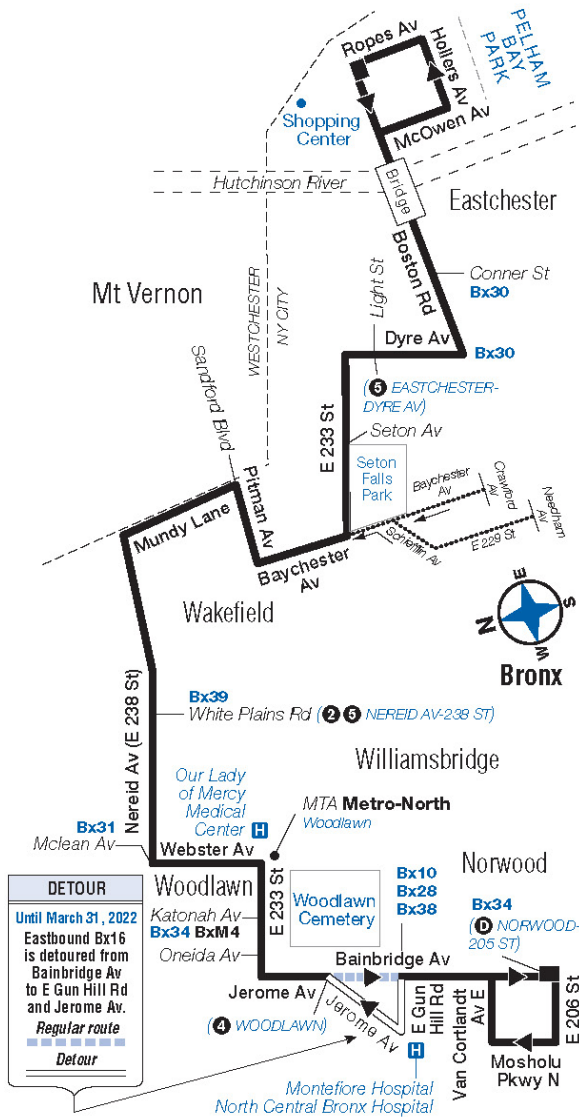

Bx16

Bus Timetable New York City Transit

Pelham - Norwood via E 233rd St / Nereid Av

Local Service

Effective September 3, 2023

For accessible subway stations, travel directions and other information:

[Visit www.mta.info](http://www.mta.info) or call us at 511