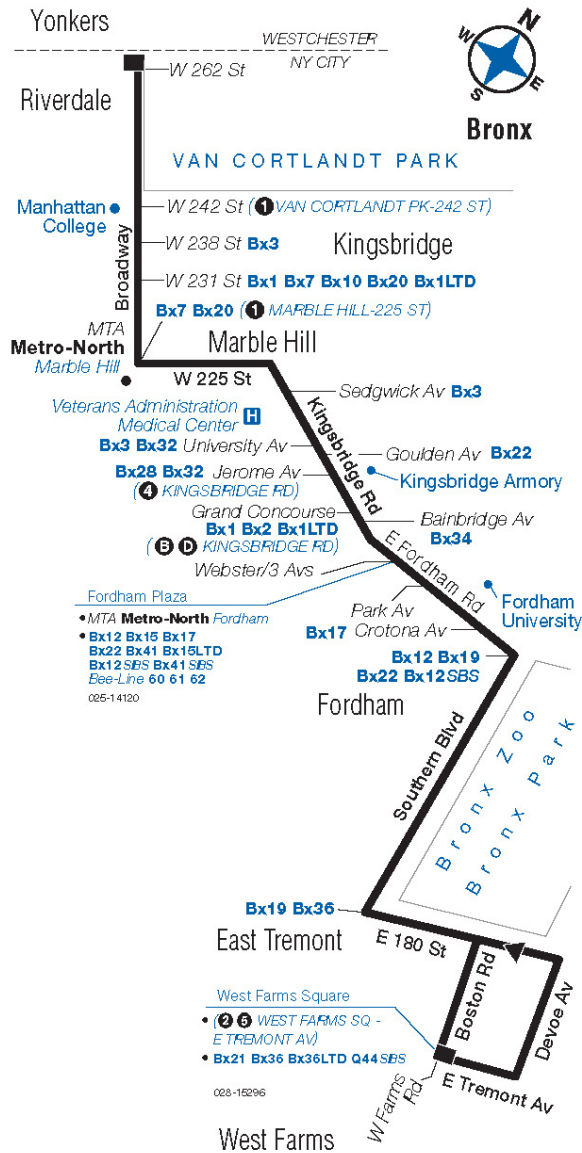

Bx9

Bus Timetable New York City Transit

Riverdale - West Farms Sq via Broadway / Kingsbridge Rd / Southern Blvd

Local Service

For accessible subway stations, travel directions and other information:

Effective September 1, 2024

Visit www.mta.info or call us at 511

bx009a15299_cs

Bx9 MAP LEGEND

Local/Limited/SBS Bus Transfers: shown in bold blue type.

- Terminal
- Point of Interest
- (1) STATION NAME MTA Metro-North
- Subway Connection Railroad Station