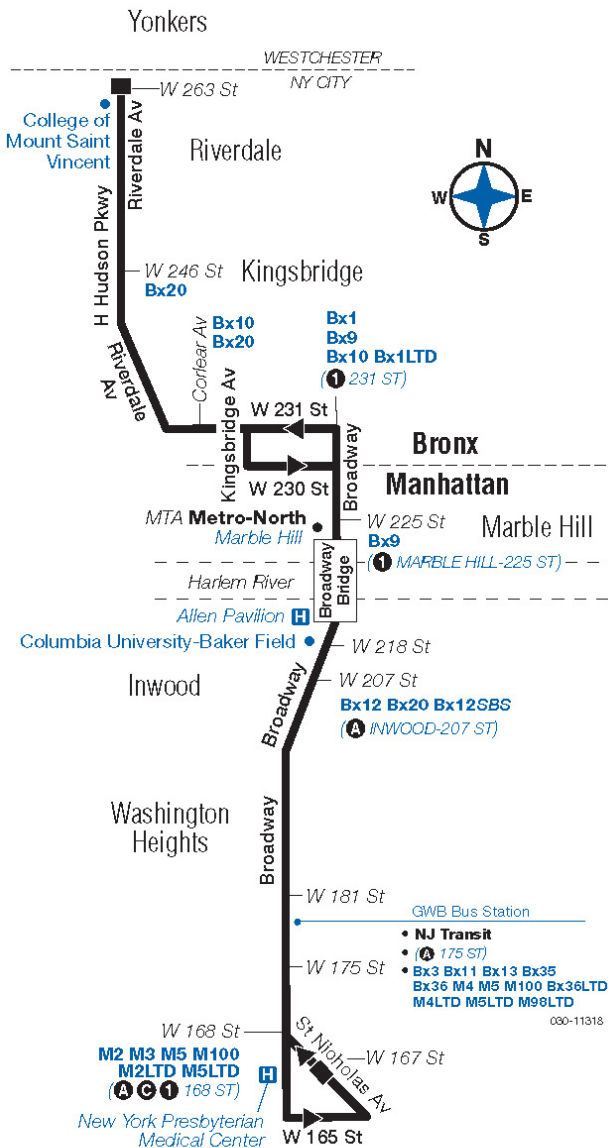

Bx7

Bus Timetable New York City Transit

Riverdale - Washington Heights via Riverdale Av / Broadway

Local Service

For accessible subway stations, travel directions and other information:

Effective June 26, 2022

Visit www.mta.info or call us at 511

bx007a17104_cs

Bx7 MAP LEGEND

Local/Limited/SBS Bus Transfers: shown in bold blue type.

Terminal	Point of Interest
(A STATION NAME) Subway Connection	MTA Metro-North Railroad Station