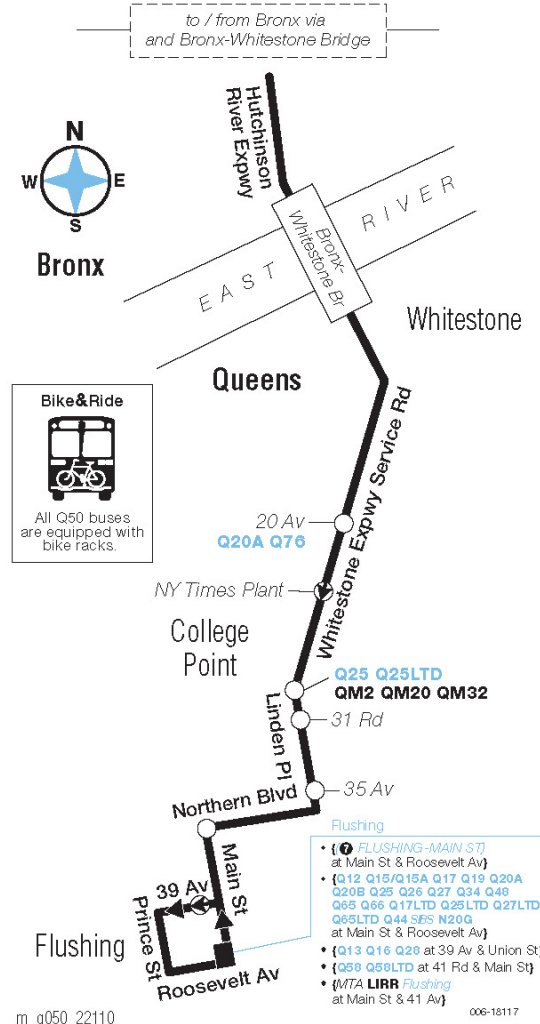

Q50

Co-Op City/Pelham Bay - Flushing

Limited-Stop Service

Effective September 4, 2022

For accessible subway stations, travel directions and other information:

Visit www.mta.info or call us at 511