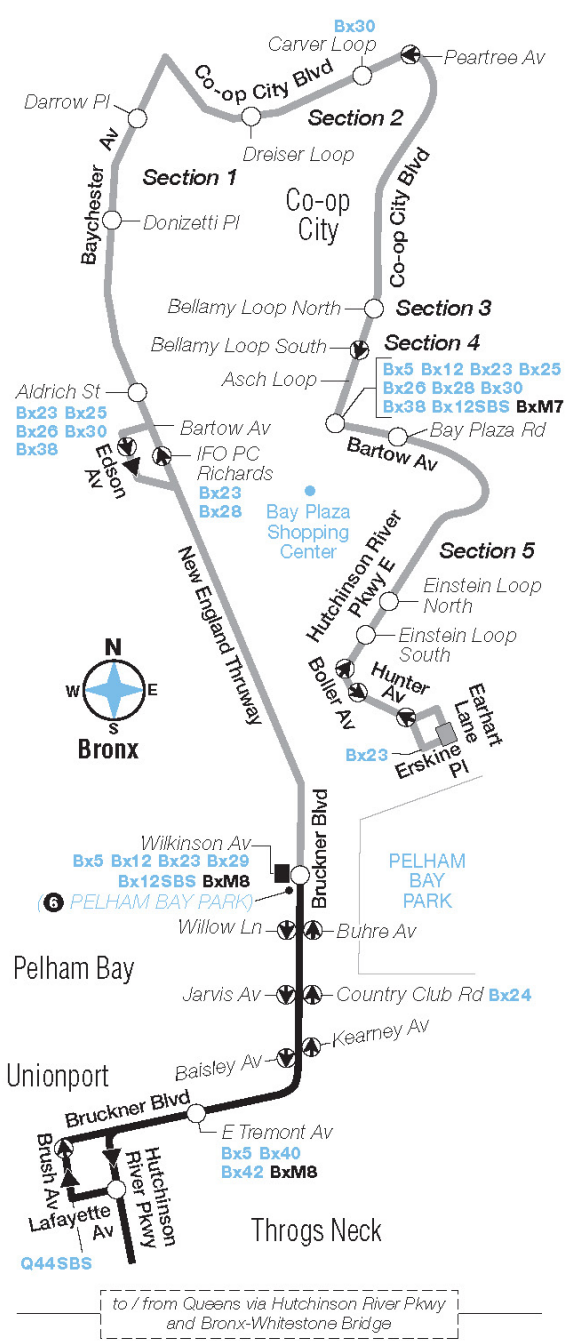

Q50

Co-Op City/Pelham Bay - Flushing

Limited-Stop Service

Effective September 4, 2022

For accessible subway stations, travel directions and other information:

Visit www.mta.info or call us at 511