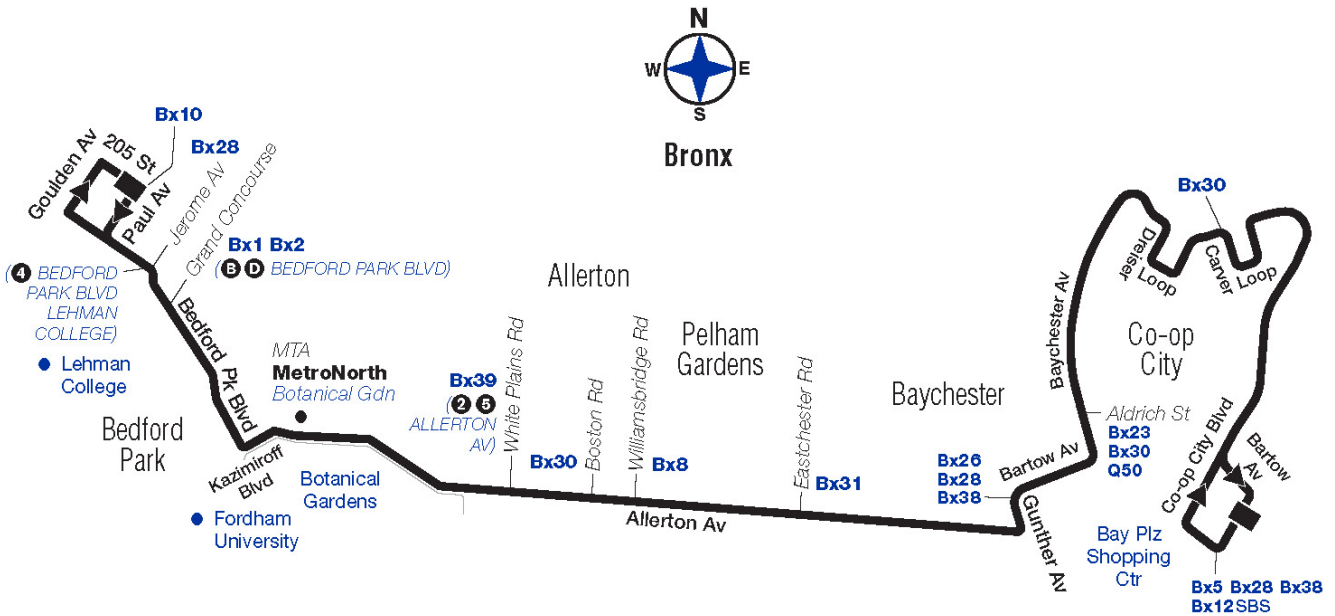

Bx25 Sunday

To Bedford Park

Bay Plaza Mall Bay Plz / Bartow Av	Co-op City Sec. 3 Dreiser Loop / Defoe Place	Baychester Bartow Av / Edson Av	Allerton Allerton Av / Williamsbridge Rd	Williamsbridge Allerton Av / White Plains Rd	Bedford Park Bedford Pk Bl / Grand Concourse	Bedford Park W 205 St / Paul Av
6:24	6:32	6:39	6:47	6:50	6:59	7:02
6:54	7:02	7:09	7:17	7:20	7:29	7:32
7:24	7:32	7:39	7:47	7:50	7:59	8:02
7:53	8:01	8:09	8:16	8:20	8:30	8:34
8:22	8:31	8:39	8:46	8:50	9:00	9:04
8:52	9:01	9:09	9:16	9:20	9:30	9:34
9:21	9:30	9:39	9:48	9:51	10:03	10:07
9:51	9:59	10:08	10:18	10:22	10:33	10:37
10:19	10:29	10:37	10:47	10:52	11:03	11:07
10:49	10:58	11:07	11:17	11:22	11:33	11:37
11:19	11:28	11:37	11:47	11:52	12:03	12:07
11:49	11:58	12:07	12:17	12:22	12:33	12:37
12:19	12:28	12:37	12:47	12:52	1:03	1:07
12:49	12:58	1:07	1:18	1:22	1:34	1:38
1:18	1:28	1:37	1:48	1:52	2:04	2:08
1:48	1:58	2:07	2:18	2:22	2:34	2:38
2:18	2:28	2:37	2:48	2:52	3:04	3:08
2:48	2:58	3:07	3:18	3:22	3:34	3:38
3:18	3:28	3:37	3:48	3:52	4:04	4:08
3:48	3:58	4:07	4:18	4:22	4:34	4:38
4:18	4:28	4:37	4:48	4:52	5:04	5:08
4:48	4:58	5:07	5:18	5:22	5:34	5:38
5:18	5:28	5:37	5:48	5:52	6:04	6:08
5:48	5:58	6:07	6:18	6:22	6:34	6:37
6:17	6:27	6:36	6:46	6:50	7:01	7:04
6:47	6:56	7:04	7:14	7:18	7:29	7:32
7:17	7:26	7:34	7:44	7:48	7:59	8:02
7:47	7:56	8:04	8:14	8:18	8:29	8:32
8:17	8:26	8:34	8:44	8:48	8:59	9:02
8:47	8:56	9:04	9:12	9:17	9:27	9:31
9:17	9:26	9:33	9:41	9:44	9:53	9:57
9:47	9:54	10:02	10:10	10:13	10:22	10:26
10:17	10:24	10:32	10:40	10:43	10:52	10:56

Bx25

Bus Timetable New York City Transit

Co-op City Bay Plaza - Bedford Park via Allerton Av

Local Service

For accessible subway stations, travel directions and other information:

Effective June 26, 2022

Visit www.mta.info or call us at 511

bx025a22110

Bx25 MAP LEGEND

Local/Limited/SBS Bus Transfers: shown in bold blue type.

Express Bus Transfers: shown in bold black type.

■ Terminal

(E) STATION NAME

Subway Connection

MTA MetroNorth
Railroad Station