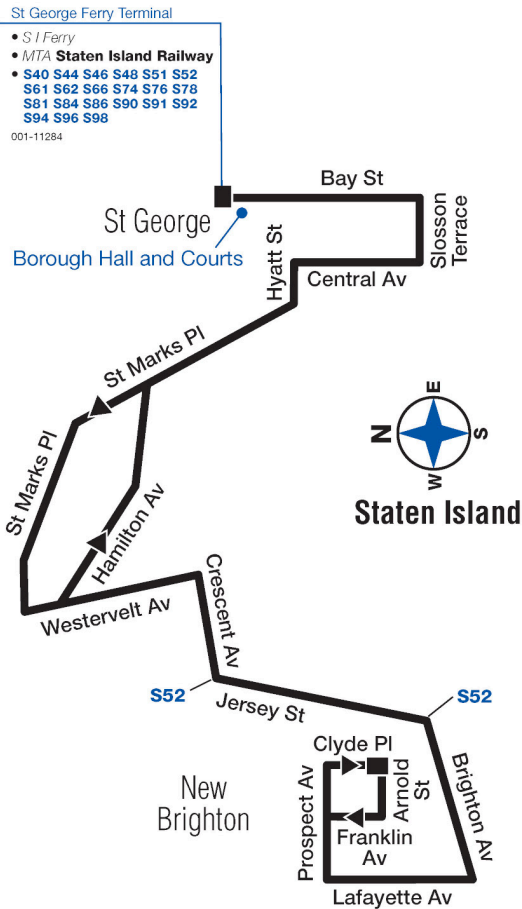

s52/s42

Bus Timetable New York City Transit

St. George - South Beach or New Brighton via St Marks PI / Jersey St

Local Service

Effective June 27, 2021

For accessible subway stations, travel directions and other information:

[Visit www.mta.info](http://www.mta.info) or call us at 511

si042a11322_cs

S42 MAP LEGEND

Local/Limited/SBS Bus Transfers: shown in bold blue type.

- Terminal
- Point of Interest

MTA **SIR** Railway Station