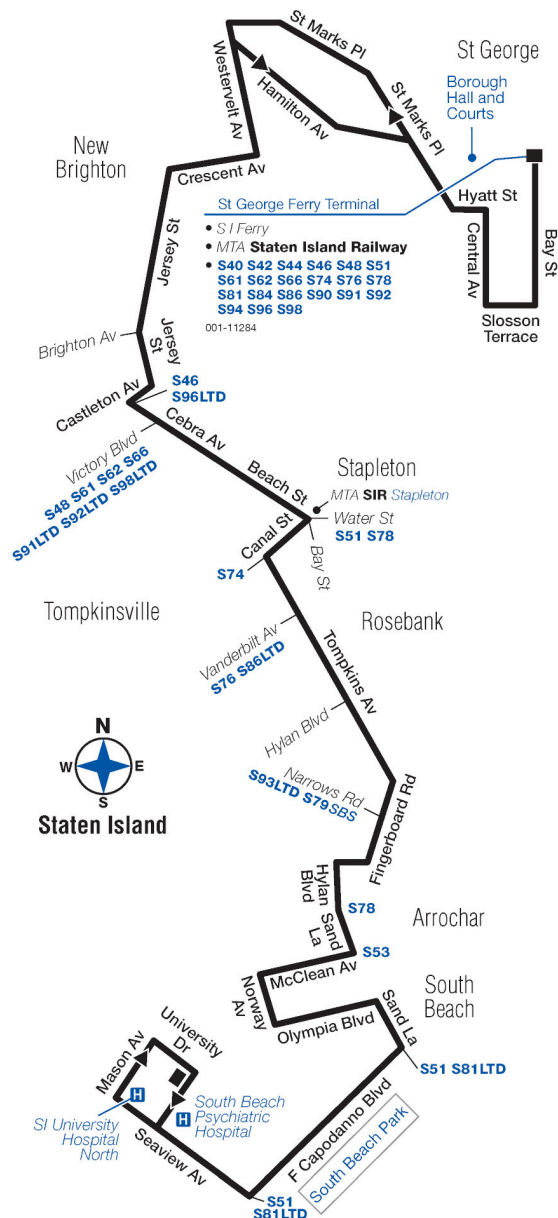

s52/s42

Bus Timetable New York City Transit

St. George - South Beach or New Brighton via St Marks PI / Jersey St

Local Service

Effective June 27, 2021

For accessible subway stations, travel directions and other information:

[Visit www.mta.info](http://www.mta.info) or call us at 511

si042a11322_cs

S42 MAP LEGEND

Local/Limited/SBS Bus Transfers: shown in bold blue type.

- Terminal
- Point of Interest

MTA **SIR** Railway Station