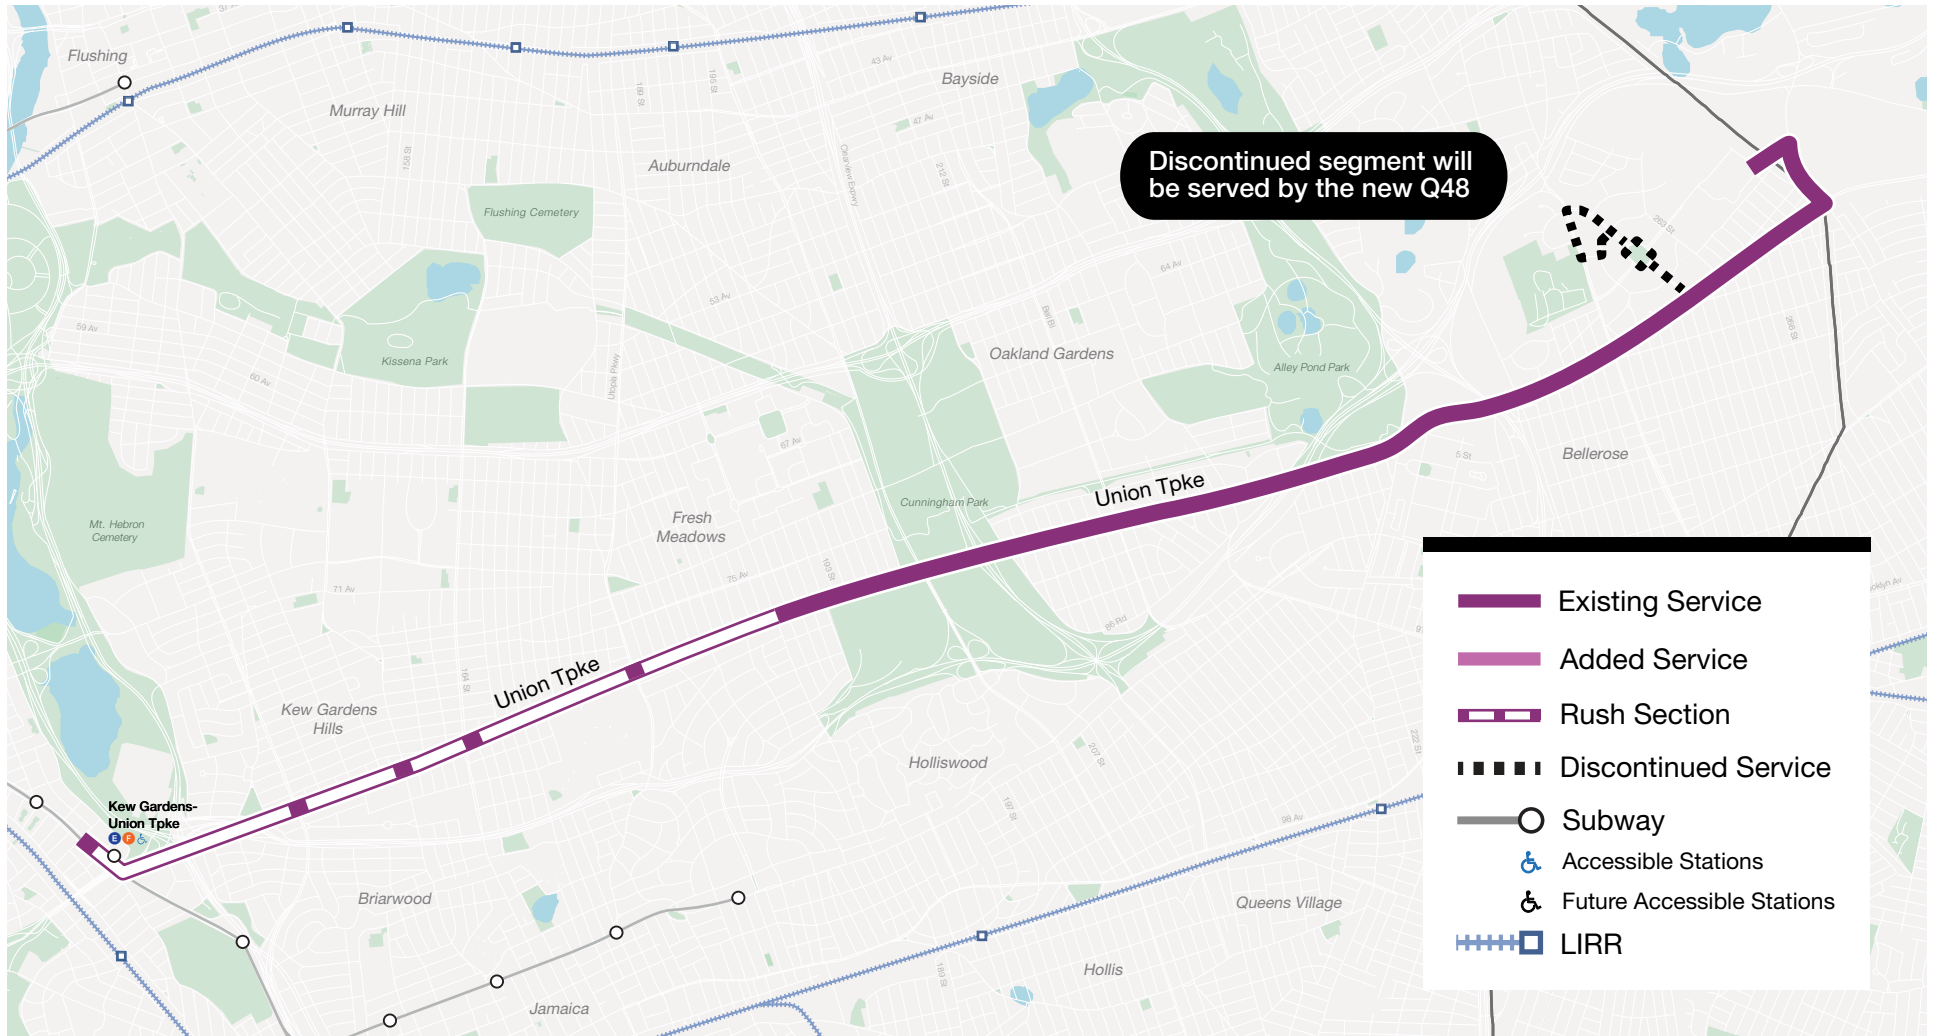

Q46 LIJ Hospital – Kew Gardens