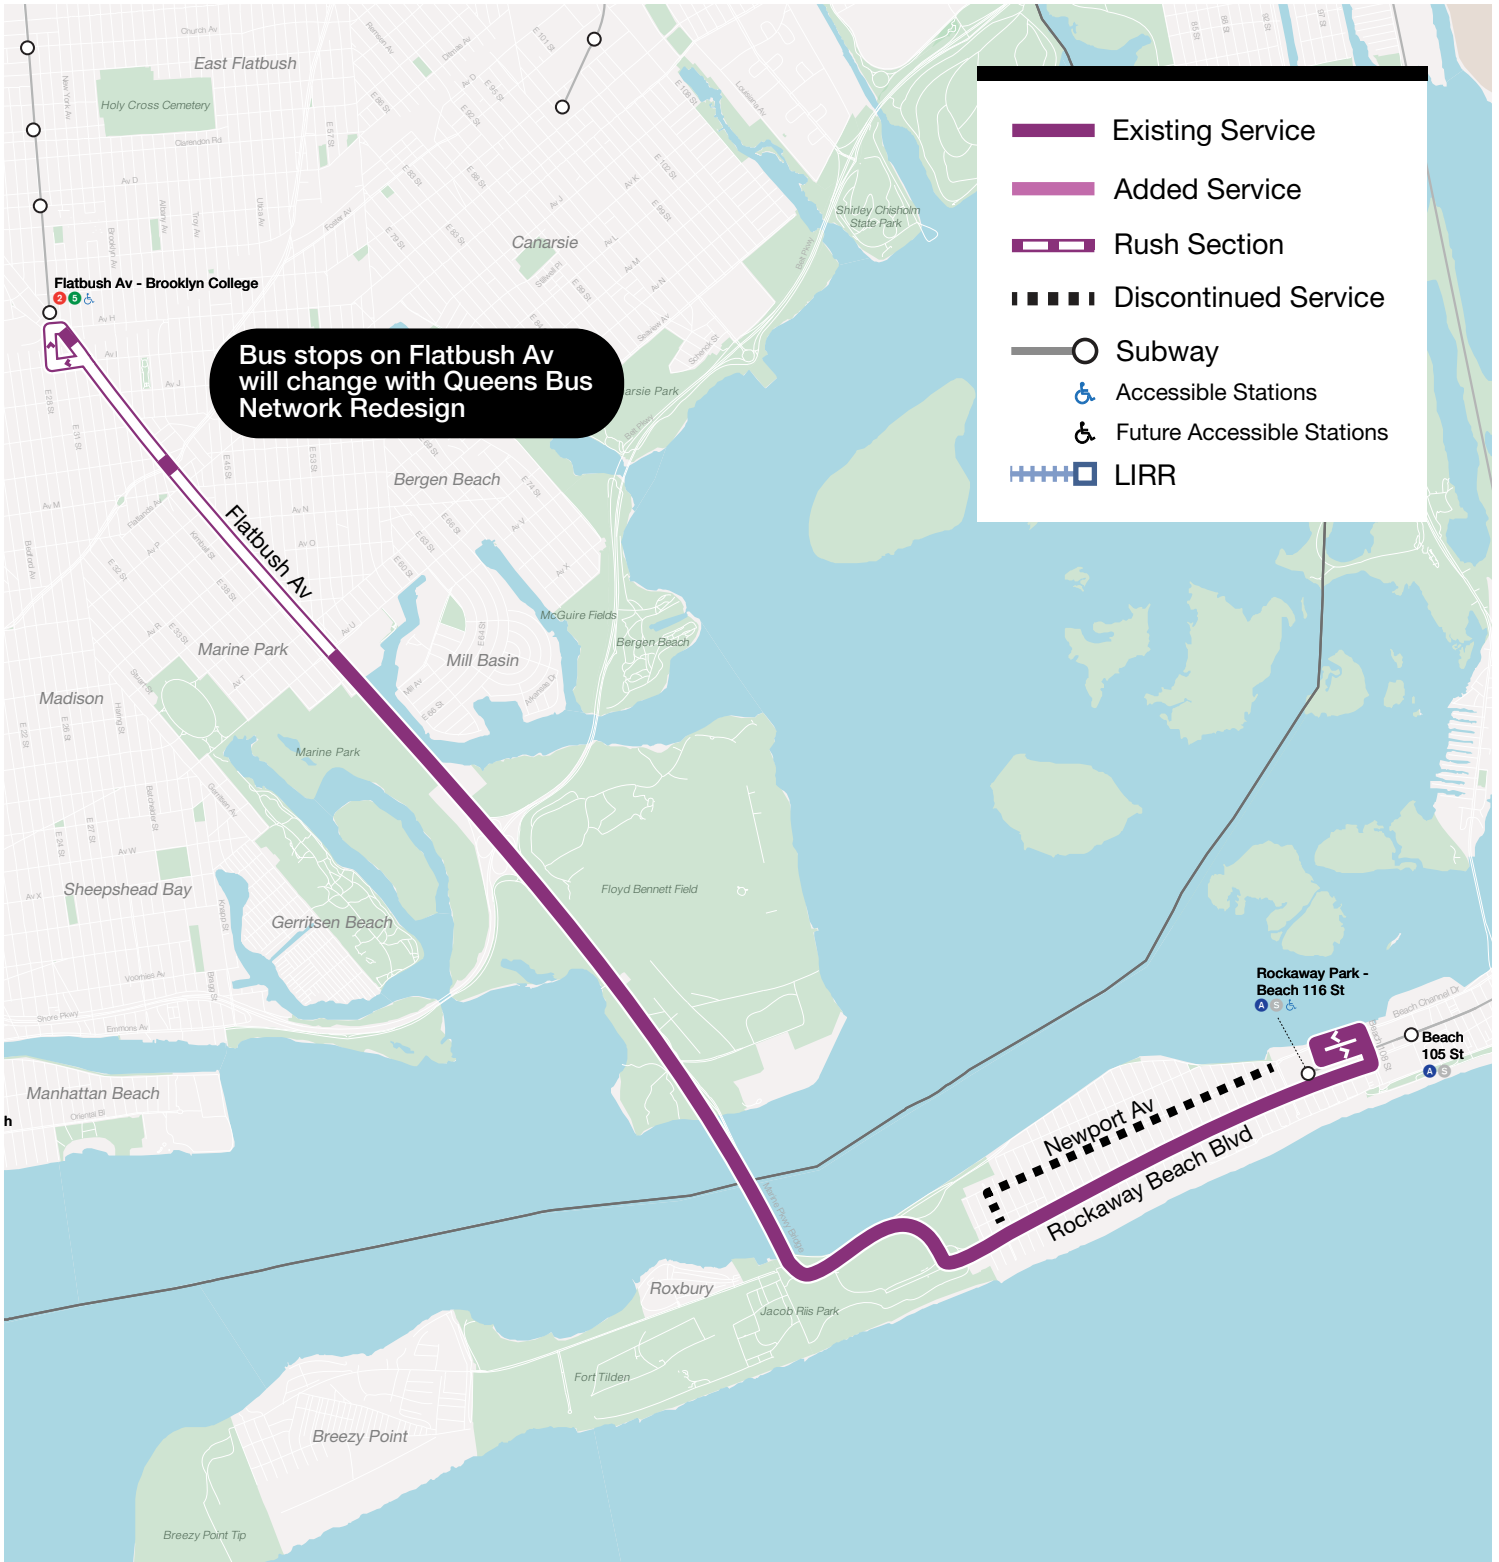

Q35 Rockaway Park – Brooklyn College

PROPOSED ROUTE SUMMARY

The Q35 will be extended east in the Rockaways to terminate at the Beach 108 St ferry landing. It will also be rerouted from Newport Av to Rockaway Beach Blvd. The Q35 will have limited-stop Rush service along Flatbush Av north of Kings Plaza, where the B41 will serve local stops. Overnight, the Q35 will continue to make local stops on Flatbush Av.

What's changed since the Proposed Final Plan?

-  Reversed direction of Beach 108 St turnaround
-  Stop changes on the Q35 on Flatbush Av will be implemented with Queens Redesign

EXISTING ROUTES

Q22, Q35

PROPOSED CONNECTIONS

*Frequencies indicate how often the bus arrives on average in the peak direction in minutes.

 no change  added service  reduced service

Q35 Rockaway Park – Brooklyn College

Q35 Rockaway Park – Brooklyn College