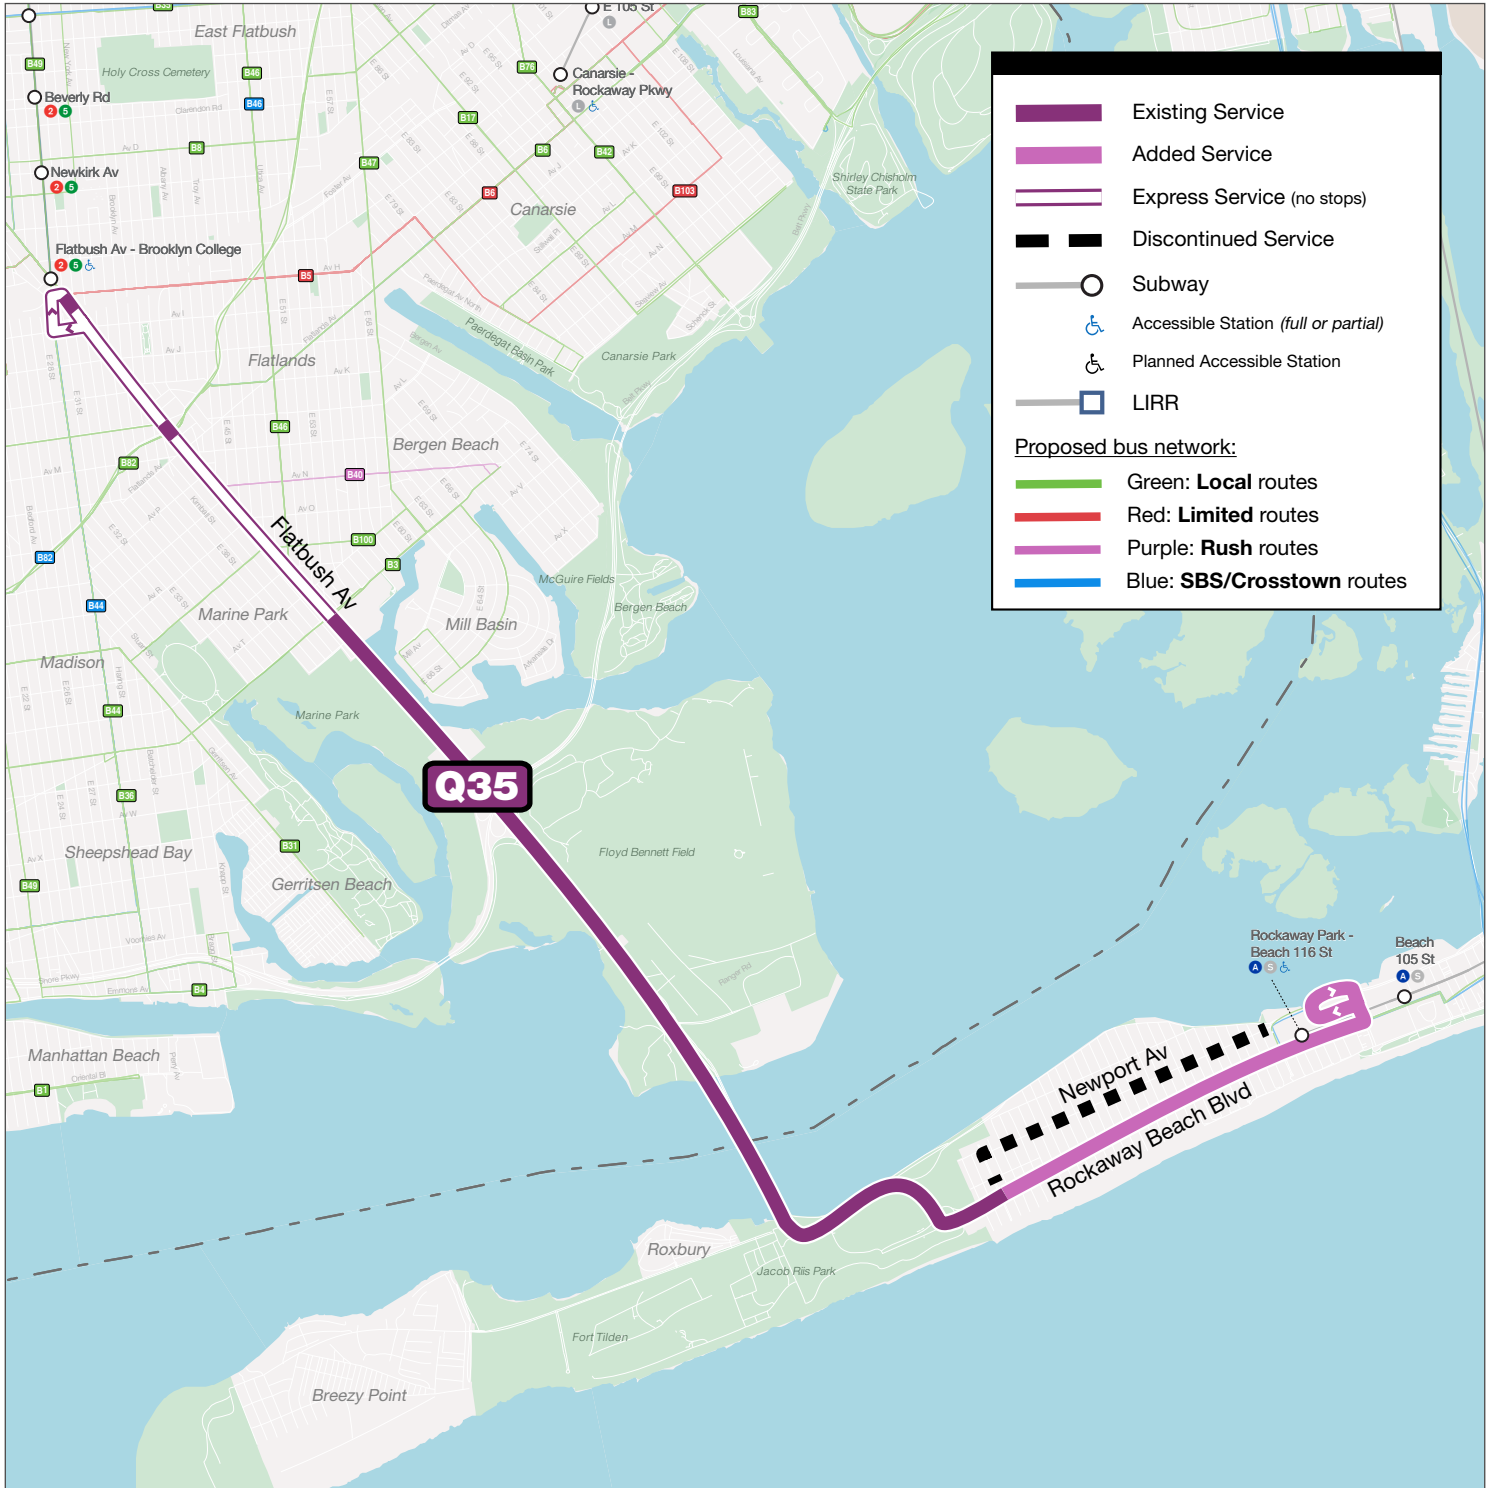

Q35

Rockaway Park - Brooklyn College

Existing routes: Q35, Q22

Provide Feedback

Share your thoughts on the proposed Q35 at <https://new.mta.info/Q35> or by calling 511.