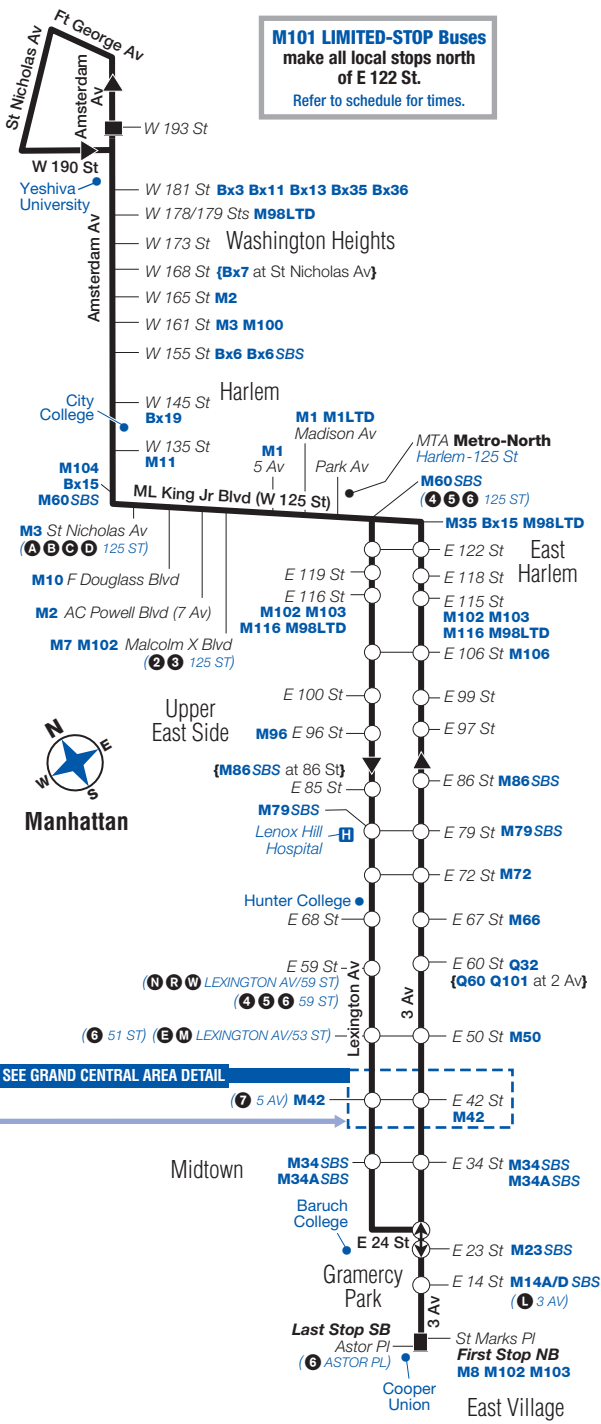

M101 LIMITED-STOP Buses
make all local stops north
of E 122 St.
Refer to schedule for times.

ad_gct_18113

- Use eastbound **M42** on 42 St for the **United Nations**.
- Use westbound **M42** on 42 St for the **Circle Line/Pier 83**.

FROM MANHATTAN
{X27 X28 X37 X38 at 5 Av & 44 St}
{X27 X28 X37 X38 at 5 Av & 41 St}
{X63 X64 X68 at Madison Av & 40 St}
Express bus schedules available at www.mta.info

M101 MAP LEGEND

1. **Local/Limited/SBS Bus Transfers:** shown in bold blue type.
   Express Bus Transfers: shown in bold black type.
2. Terminal
   - Limited-Stop
   - Stops in direction indicated
   - (C) STATION NAME
   - Subway Connection
   - MTA Metro-North Station Name
   - Point of Interest

ma101ra2004g_cs

For Accessible subway stations, travel directions and other information:
Call 511 or visit www.mta.info