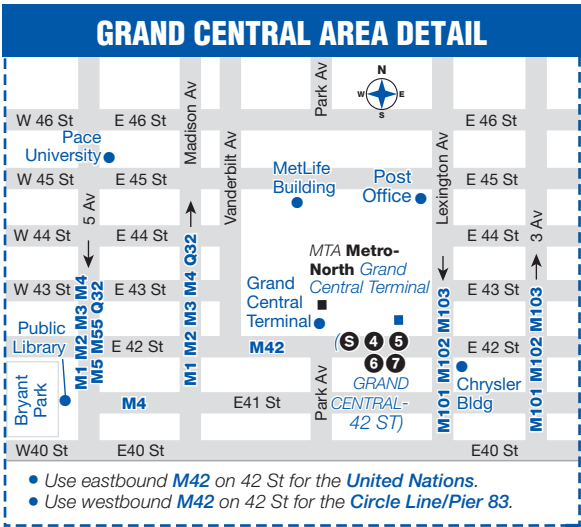

NOTES

M101 LIMITED-STOP Buses
 make all local stops north
 of E 122 St.
 Refer to schedule for times.

ad_gct_18113

- Use eastbound **M42** on 42 St for the **United Nations**.
- Use westbound **M42** on 42 St for the **Circle Line/Pier 83**.