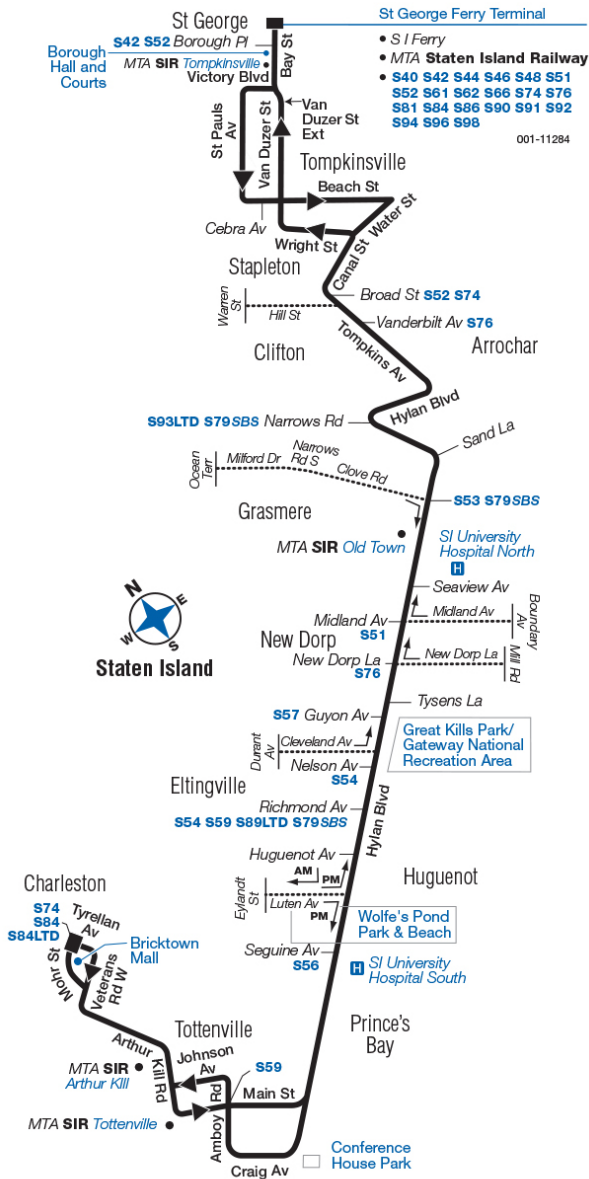

s78

Bus Timetable
New York City Transit

St. George - Bricktown Mall via Hylan Blvd

Local Service

Effective April 4, 2021

For accessible subway stations, travel directions and other information:

[Visit www.mta.info](http://www.mta.info) or call us at 511