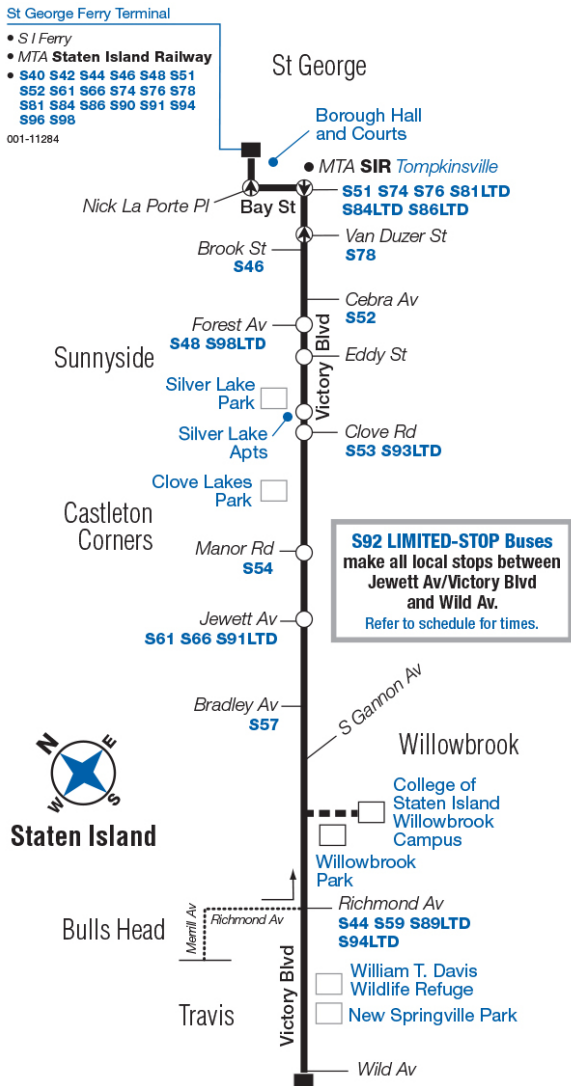

S92 is Limited-Stop service.
 Bold times denote PM hours.

St George St George Ferry / S62 & S92	New Brighton Victory BI / Bay St	Sunnyside Victory BI / Forest Av	Sunnyside Victory BI / Clove Rd	Castleton Crnrs Victory BI / Jewett Av	Willowbrook College Of Si / Roadway Ent	Bulls Head Victory BI / Richmond Av	Travis Victory BI / Opp Con Edison
12:30	12:32	12:38	12:42	12:47	12:51	12:53	12:58

s62/s92

Bus Timetable
New York City Transit

St. George - Travis via Victory Blvd
Local and Limited-Stop Service
Effective April 4, 2021

For accessible subway stations, travel directions and other information:
[Visit www.mta.info](http://www.mta.info) or call us at 511