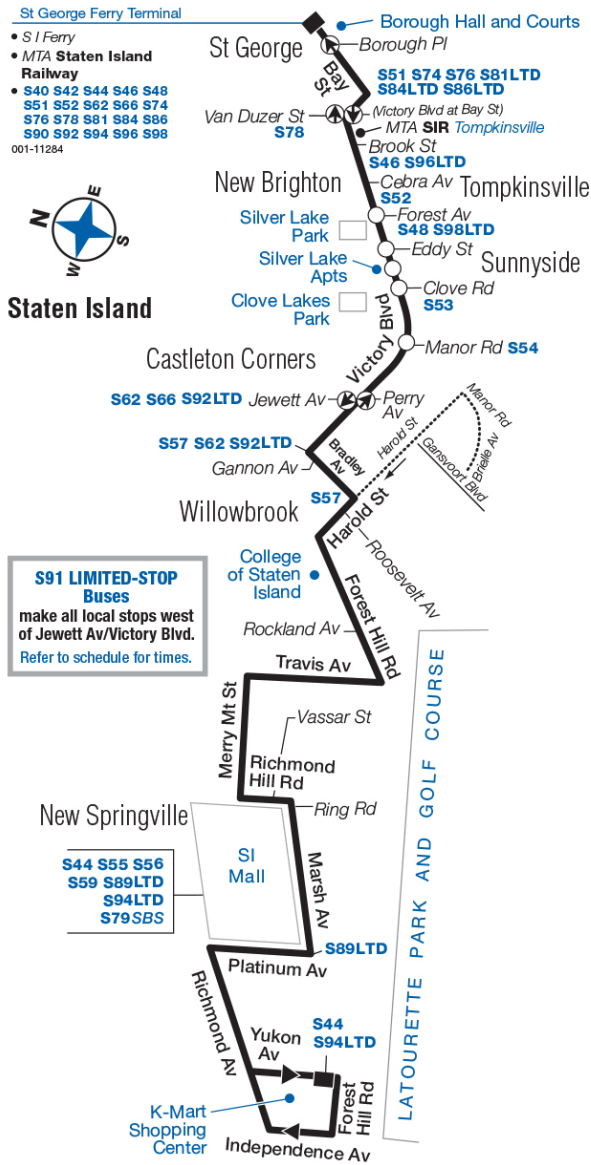

s61/s91

Bus Timetable
New York City Transit

St. George - New Springville via Victory Blvd / Bradley Av

Local and Limited-Stop Service

For accessible subway stations, travel directions and other information:

Effective April 4, 2021

[Visit www.mta.info](http://www.mta.info) or call us at 511

S61/S91 MAP LEGEND

Local/Limited/SBS Bus Transfers: shown in bold blue type.

- Terminal
- MTA **SIR** Railway Station
- Limited-Stop
- ➔ Stops in direction indicated
- Supplemental Service School Days (early AM and early PM)
- Point of Interest