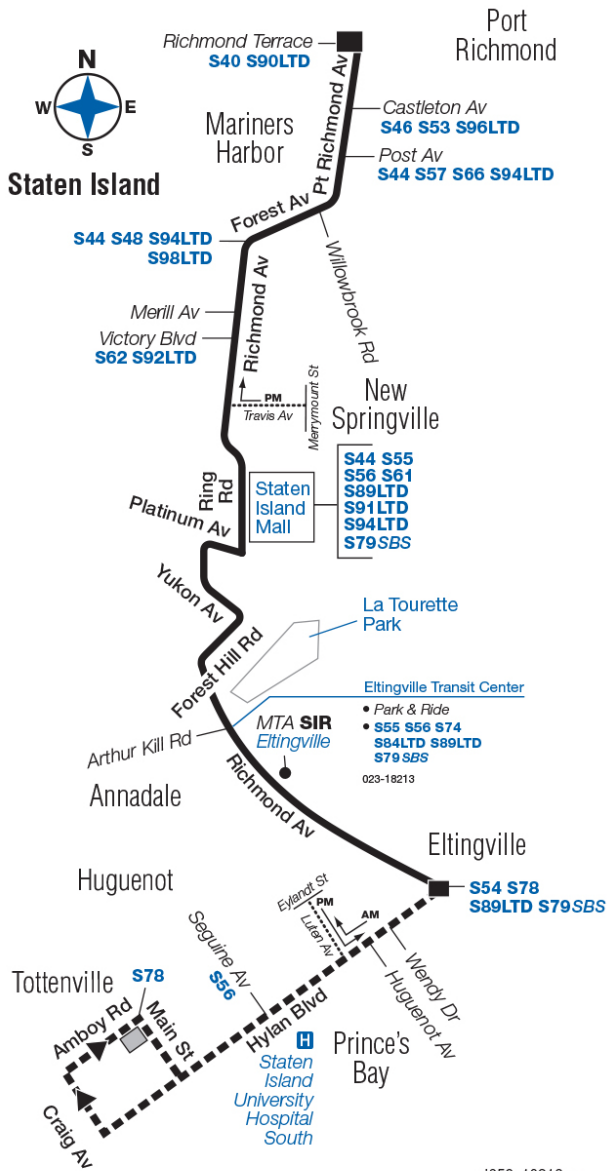

s59

Bus Timetable New York City Transit

Port Richmond - Tottenville via Richmond Av

Local Service

Effective June 26, 2022

For accessible subway stations, travel directions and other information:

[Visit www.mta.info](http://www.mta.info) or call us at 511

si059a18212_cs

S59 MAP LEGEND

Local/Limited/SBS Bus Transfers: shown in bold blue type.

- Terminal
- Part-time Terminal
- MTA **SIR** Railway Station
- Weekday Rush Hour Only
- Supplemental Service School Days (early AM and early PM)