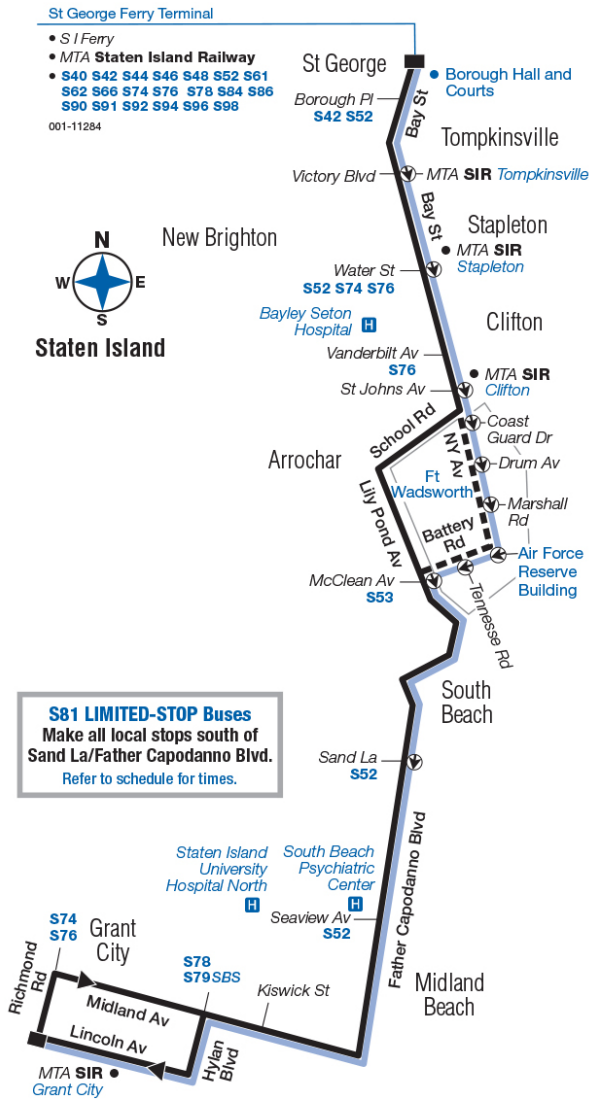

s51/s81

Bus Timetable
New York City Transit

St. George - Grant City via Bay St / Father Capodanno Blvd

Local Service

For accessible subway stations, travel directions and other information:

Effective June 27, 2021

Visit www.mta.info or call us at 511

S51/S81 MAP LEGEND

Local/Limited/SBS Bus Transfers: shown in bold blue type.

- Terminal
- Stops in direction indicated
- Point of Interest
- MTA **SIR** Railway Station
- S51 Route
- S81 Limited-Stop Route
- - - S51 Fort Wadsworth Service