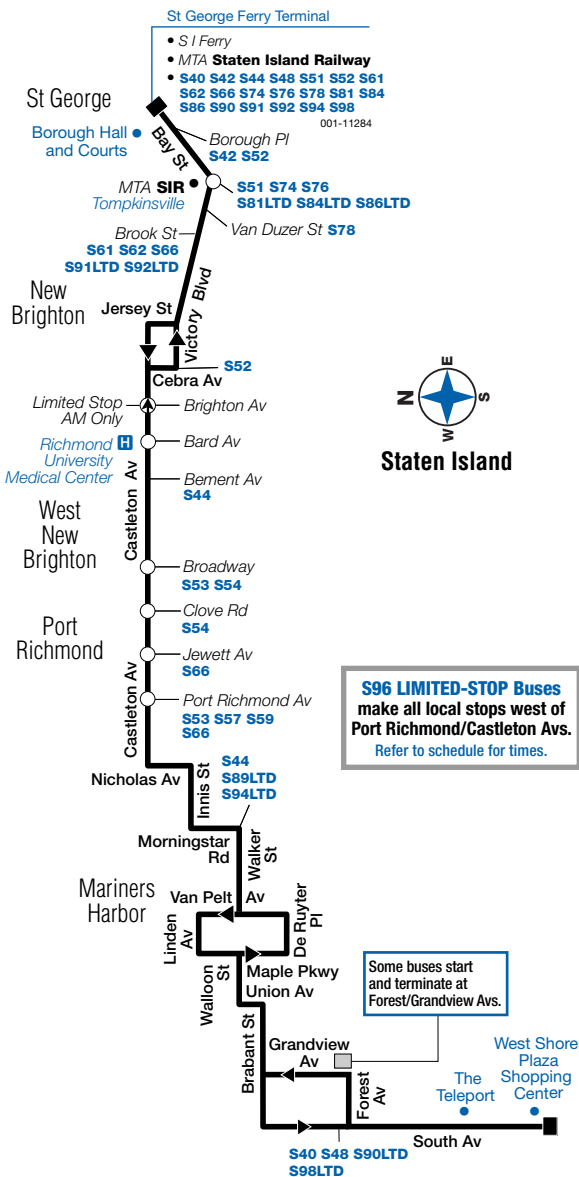

si046a18212_cs

S46/S96 MAP LEGEND

Local/Limited/SBS Bus Transfers: shown in bold blue type.

■ Terminal

○ Limited-Stop

▣ Part-time Terminal

➔ Stops in direction indicated

MTA **SIR** Railway Station

• Point of Interest

For Accessible subway stations, travel directions and other information:

Call 511 or visit www.mta.info