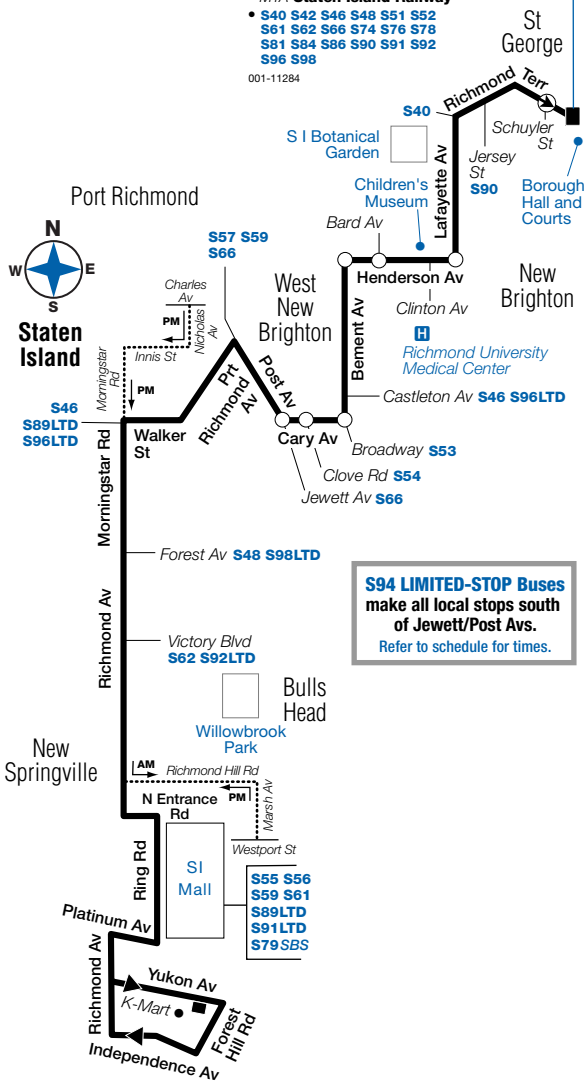

St George Ferry Terminal

- S I Ferry
- MTA **Staten Island Railway**
- **S40 S42 S46 S48 S51 S52 S61 S62 S66 S74 S76 S78 S81 S84 S86 S90 S91 S92 S96 S98**

001-11284

S94 LIMITED-STOP Buses make all local stops south of Jewett/Post Aves. Refer to schedule for times.