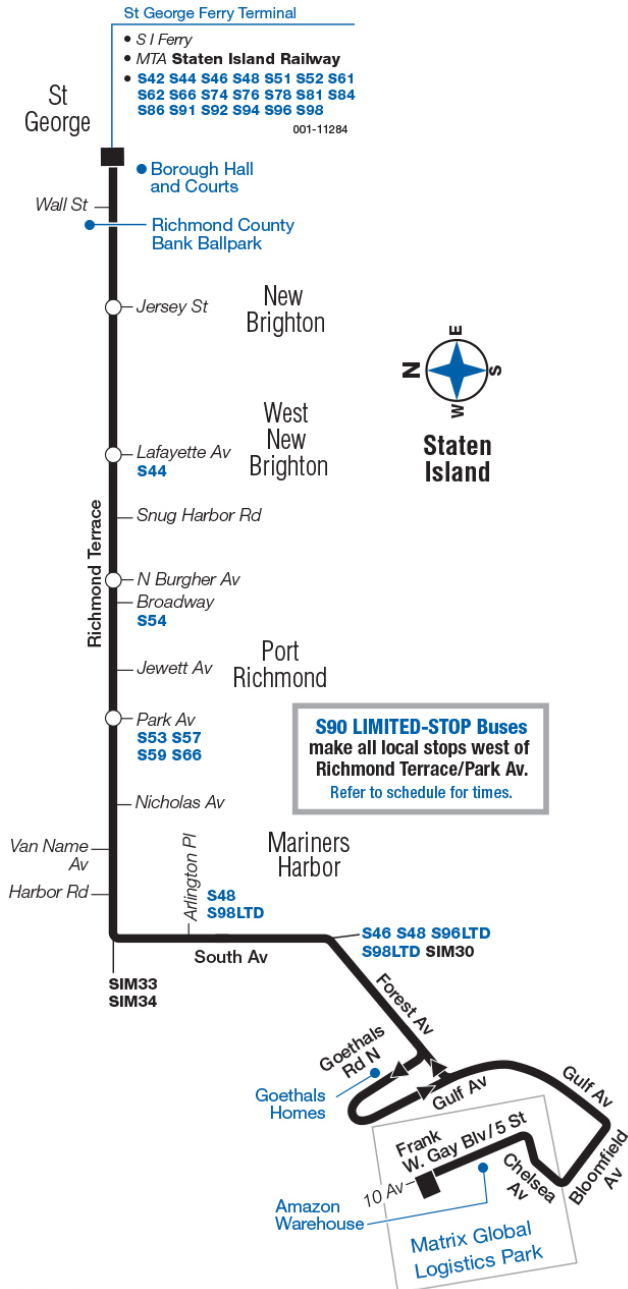

s40/s90

Bus Timetable
New York City Transit

St. George - Matrix Global Logistics Park via Richmond Terrace

Local and Limited-Stop Service

For accessible subway stations, travel directions and other information:

[Visit www.mta.info](http://www.mta.info) or call us at 511

Effective April 4, 2021

si040a21193

S40/S90 MAP LEGEND

Local/Limited/SBS Bus Transfers: shown in bold blue type.

Express Bus Transfers: shown in bold black type.

■ Terminal

○ Limited-Stop

MTA **SIR** Railway Station

● Point of Interest