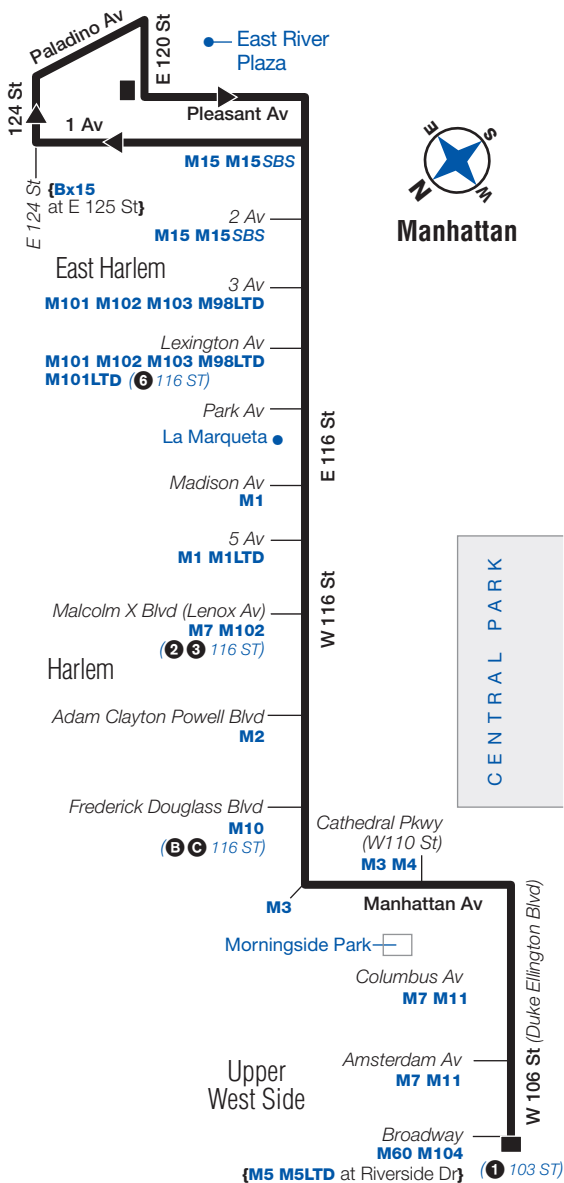

ma116a12018_cs

M116 MAP LEGEND

Local/Limited/SBS Bus Transfers: shown in bold blue type.

Terminal

Point of Interest

(C STATION NAME)

Subway Connection

For Accessible subway stations, travel directions and other information:

Call 511 or visit www.mta.info