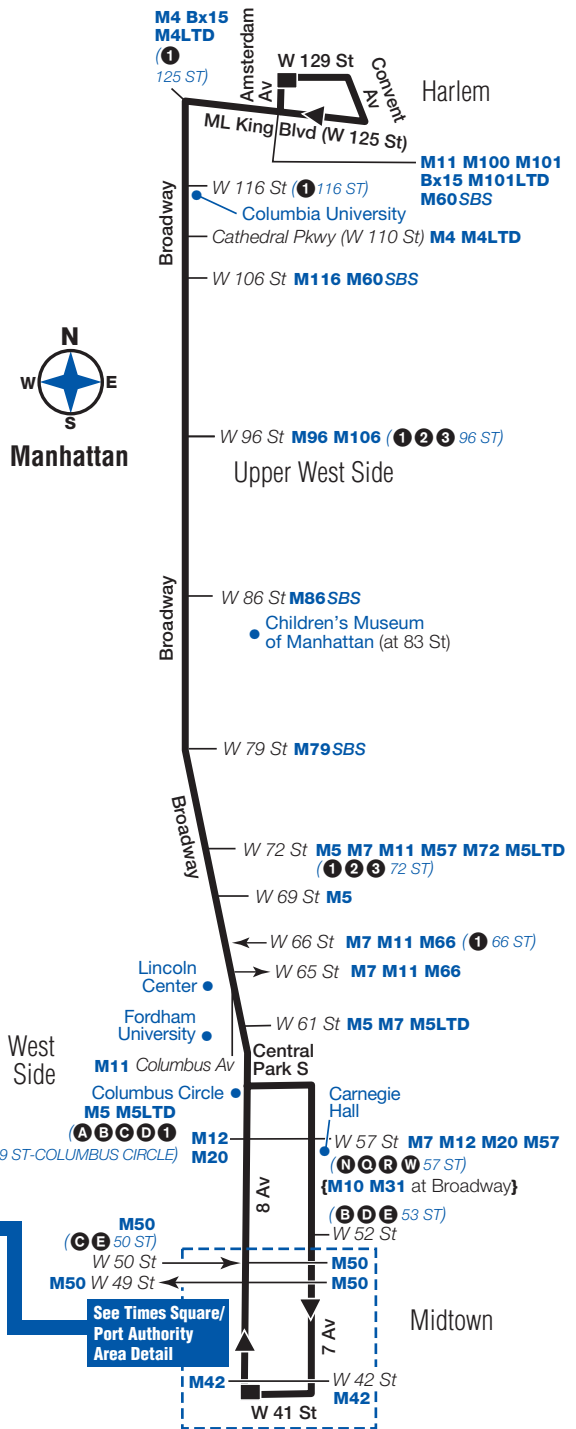

For Accessible subway stations, travel directions and other information:
Call 511 or visit www.mta.info