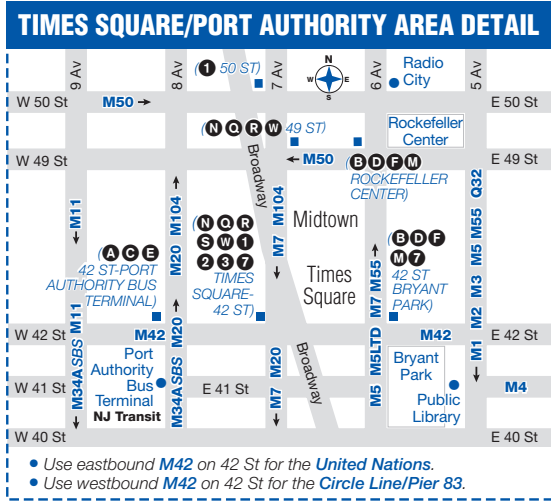

NOTES

M104 MAP LEGEND

Local/Limited/SBS Bus Transfers: shown in bold blue type.

-  Terminal
-  Point of Interest
-  *(STATION NAME)*
Subway Connection

ma104a19077_cs

ad_tsqpa_18113

For Accessible subway stations, travel directions and other information:
Call 511 or visit www.mta.info