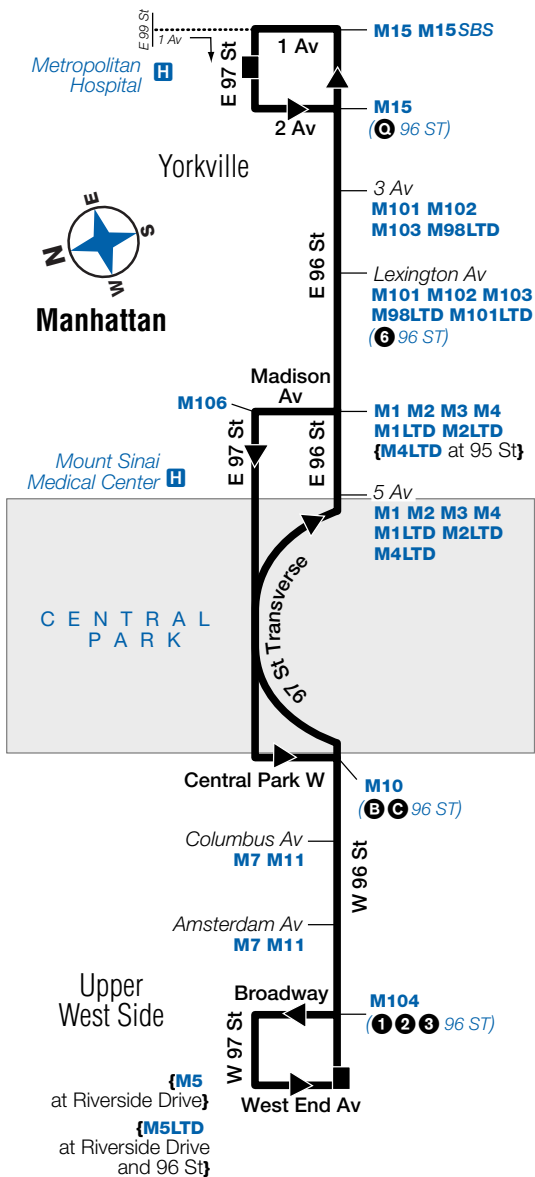

ma096a19077_cs

M96 MAP LEGEND

Local/Limited/SBS Bus Transfers: shown in bold blue type.

■ Terminal

(B STATION NAME)
Subway Connection

..... Supplemental Service
School Days (early PM)

For Accessible subway stations, travel directions
and other information:

Call 511 or visit www.mta.info