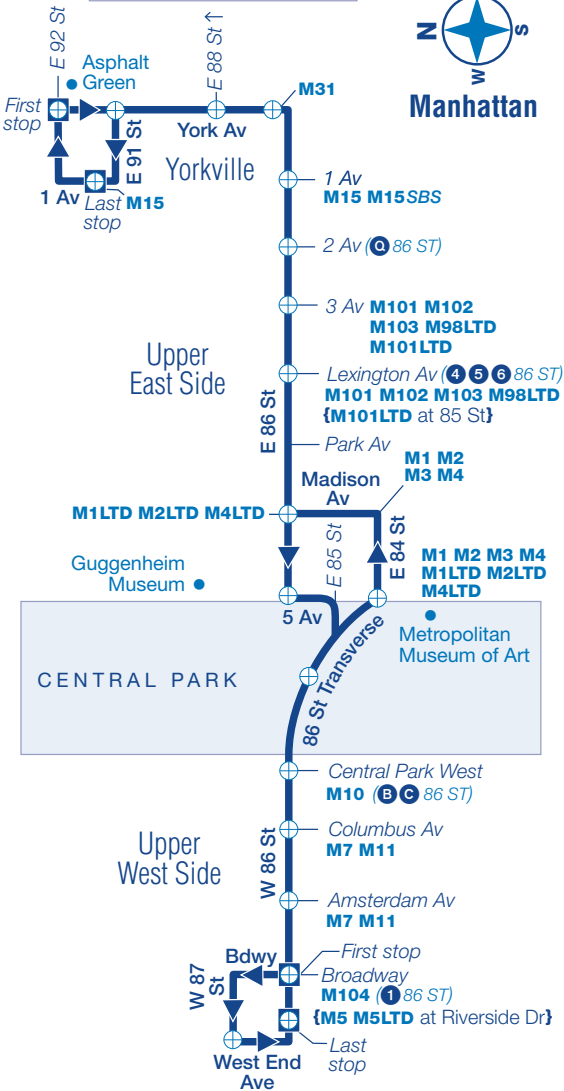

CARL SCHURZ PARK
● Gracie Mansion

Manhattan

RIVERSIDE PARK

ma086s19039_cs

M86+selectbusservice MAP LEGEND

Local/Limited/SBS Bus Transfers: shown in bold blue type.

⊕ Terminal

(4 STATION NAME)

⊕ Stop

Subway Connection

● Point of Interest

For Accessible subway stations, travel directions and other information:

Call 511 or visit www.mta.info