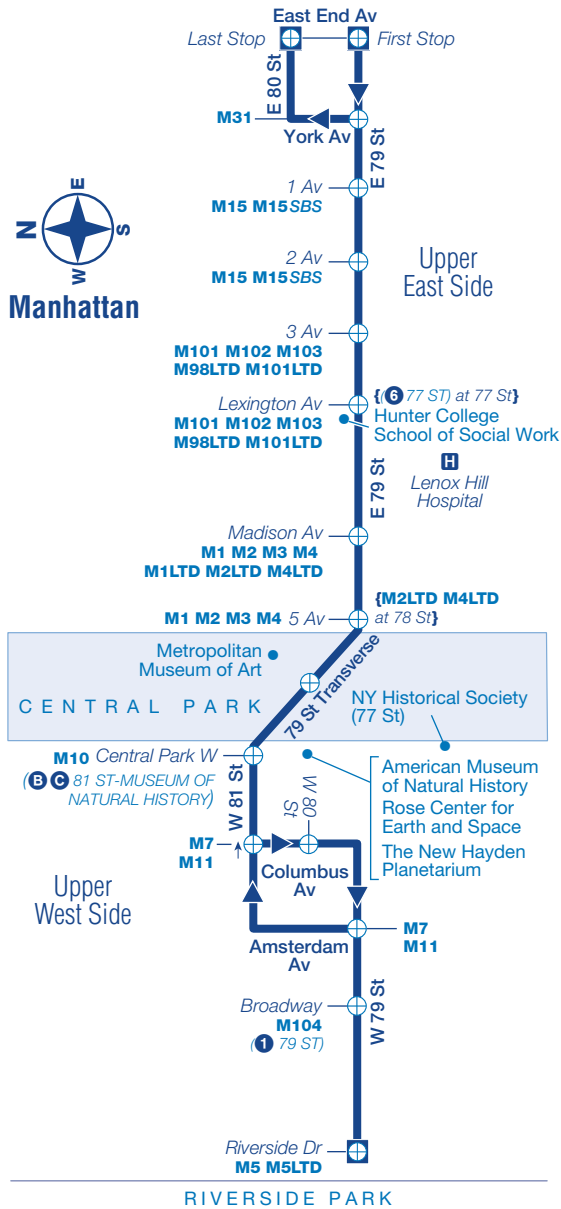

ma079s19039_cs

M79 +selectbusservice MAP LEGEND

Local/Limited/SBS Bus Transfers: shown in bold blue type.

Terminal

(6 STATION NAME)
Subway Connection

Stop

Point of Interest

For Accessible subway stations, travel directions and other information:

Call 511 or visit www.mta.info