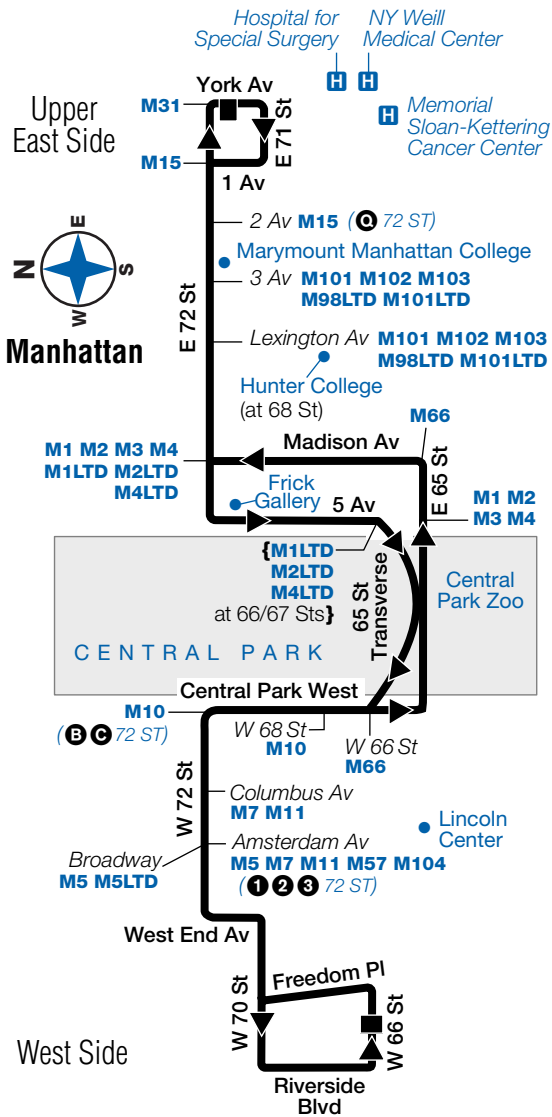

ma072a19039_cs

M72 MAP LEGEND

Local/Limited/SBS Bus Transfers: shown in bold blue type.

■ Terminal

● Point of Interest

(B STATION NAME)

Subway Connection

For Accessible subway stations, travel directions and other information:

Call 511 or visit www.mta.info