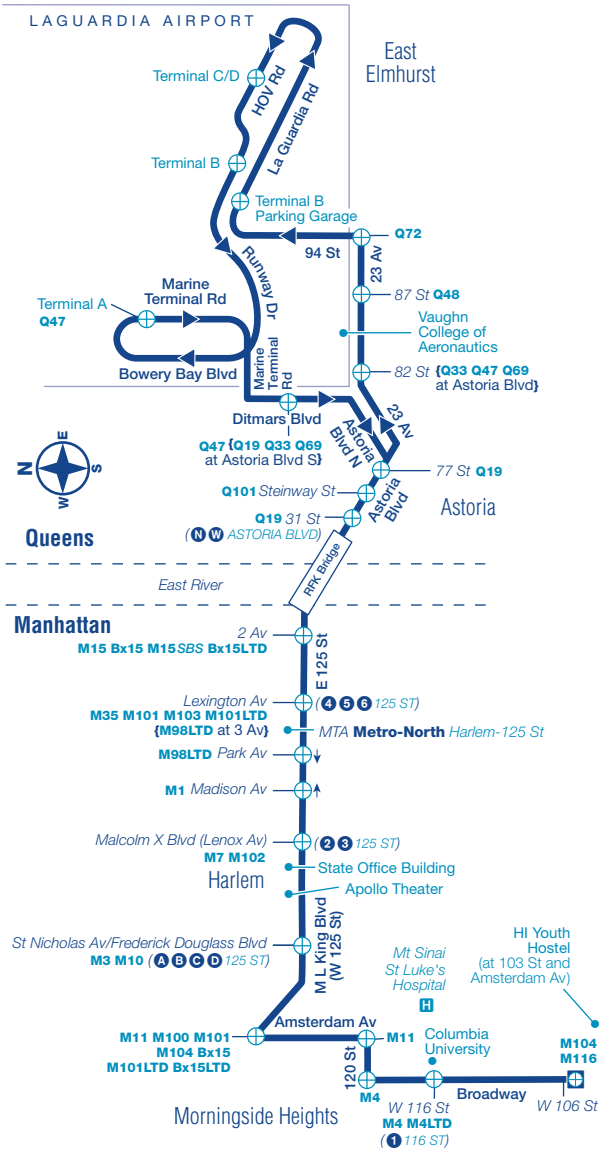

ma060s21118

M60+selectbuservice MAP LEGEND

Local/Limited/SBS Bus Transfers: shown in bold blue type.

+ Terminal + Stop 5 STATION NAME Subway Connection	• Point of Interest - MTA Metro-North Railroad Station

**For Accessible subway stations, travel directions and other information:
Call 511 or visit www.mta.info**