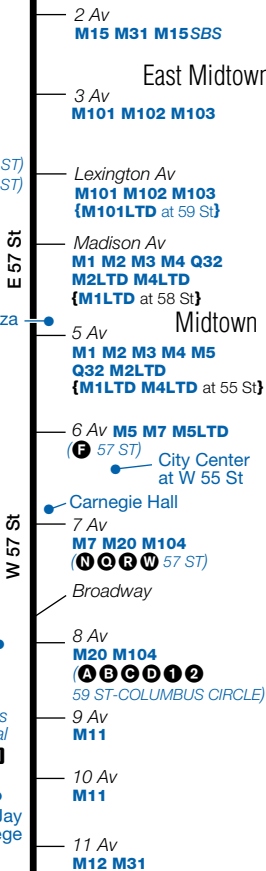

ma057a16273_cs

M57 MAP LEGEND

Local/Limited/SBS Bus Transfers: shown in bold blue type.

Terminal

Point of Interest

(5 STATION NAME)

Subway Connection

For Accessible subway stations, travel directions
and other information:

Call 511 or visit www.mta.info