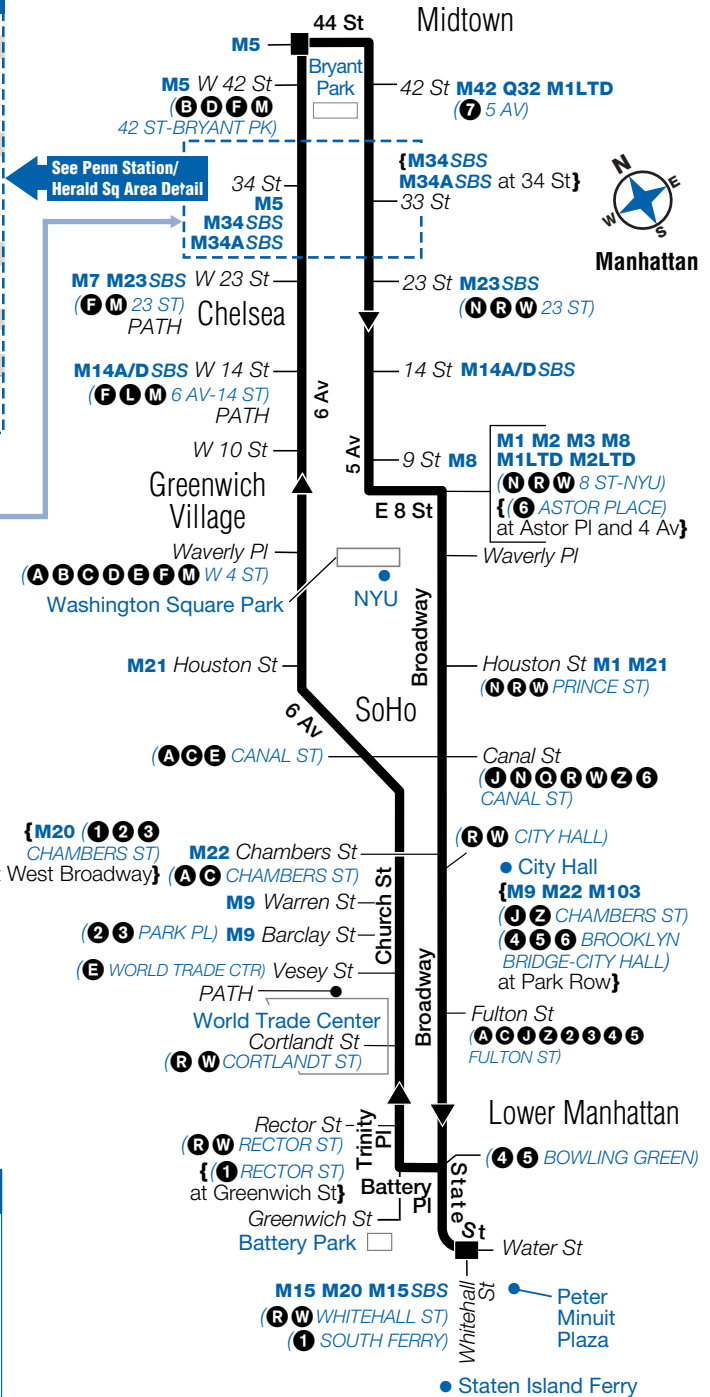

PENN STATION/HERALD SQUARE AREA DETAIL

ad_pshsq_18113

FROM MANHATTAN

{X27 X28 X37 X38 at 5 Av & 37 St}

Express bus schedules available at www.mta.info

ma055a19151_cs

M55 MAP LEGEND

Local/Limited/SBS Bus Transfers: shown in bold blue type.
Express Bus Transfers: shown in bold black type.