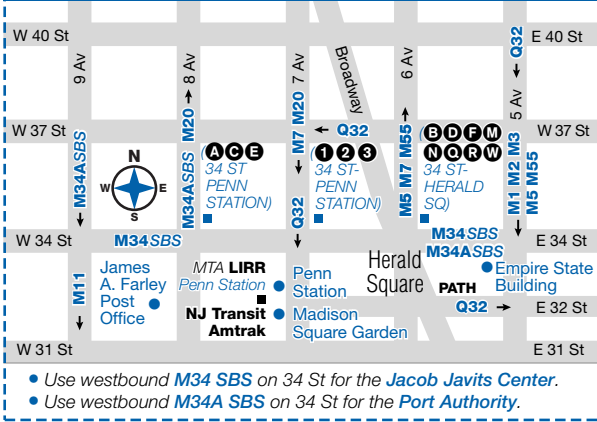

PENN STATION/HERALD SQUARE AREA DETAIL

ad_pshsq_18113

FROM MANHATTAN

{X27 X28 X37 X38 at 5 Av & 37 St}

Express bus schedules available at www.mta.info