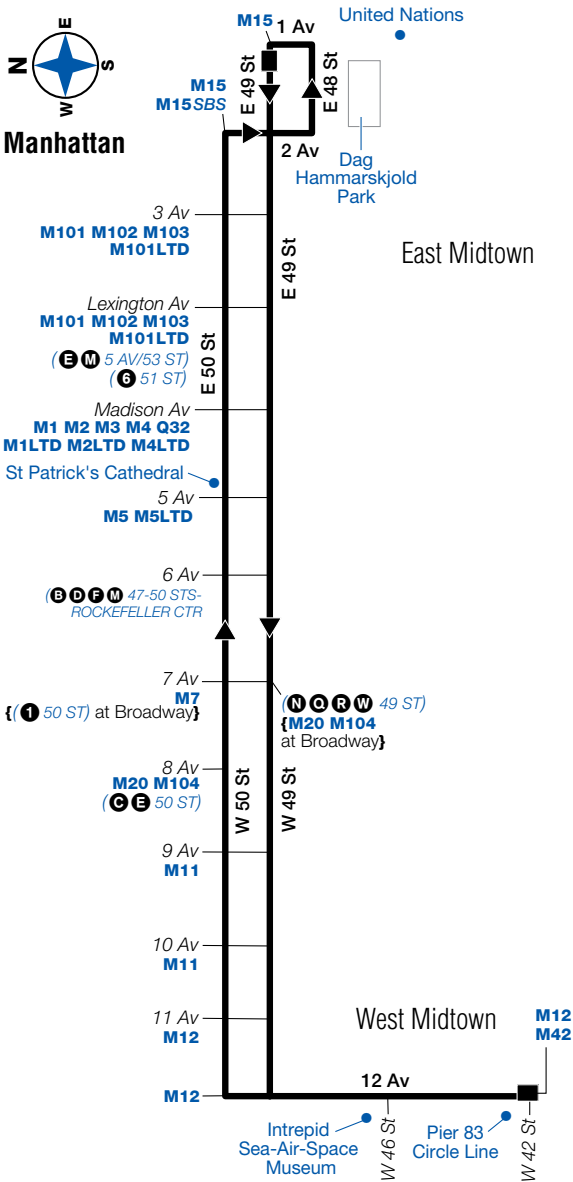

ma050a16273_cs

HUDSON RIVER PARK

M50 MAP LEGEND

Local/Limited/SBS Bus Transfers: shown in bold blue type.

■ Terminal

● Point of Interest

(N STATION NAME)
Subway Connection

For Accessible subway stations, travel directions and other information:

Call 511 or visit www.mta.info