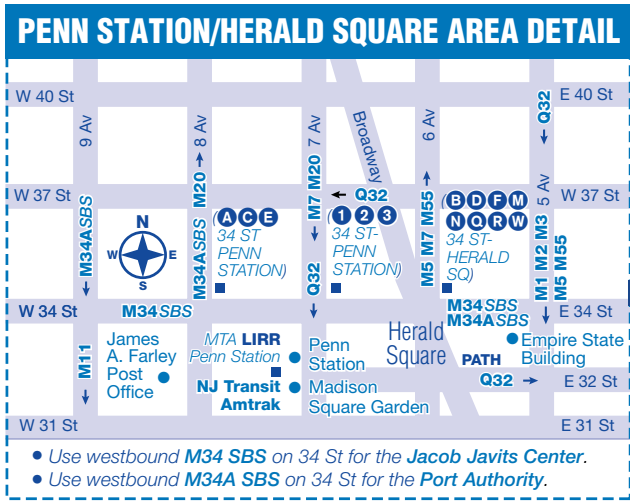

ad_pensbs_18113

ma034s20035_cs

M34/M34A +selectbuservice MAP LEGEND

Local/Limited/SBS Bus Transfers: shown in bold light blue type.
Express Bus Transfers: shown in bold dark blue type.

	Terminal		MTA LIRR Railroad Station
	Stop		M34 SBS
	(A STATION NAME) Subway Connection		M34A SBS
	Point of Interest		M34 SBS Part-time Service