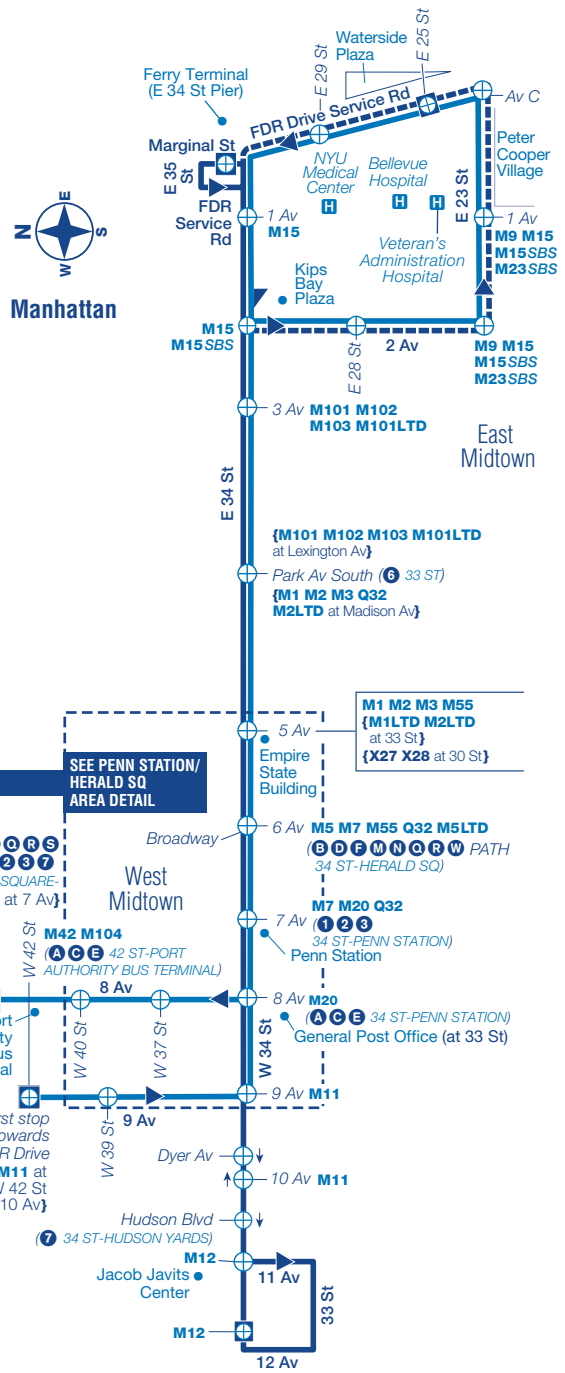

**For Accessible subway stations, travel directions and other information:
Call 511 or visit www.mta.info**