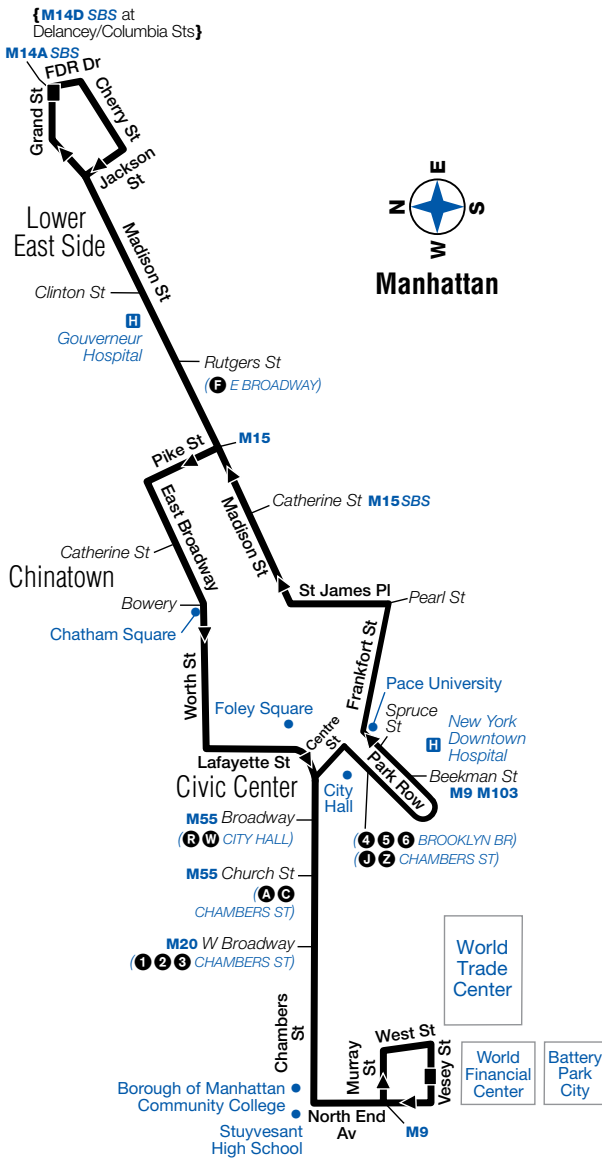

ma022a19151_cs

M22 MAP LEGEND

Local/Limited/SBS Bus Transfers: shown in bold blue type.

Terminal

● Point of Interest

(1) STATION NAME

Subway Connection

For Accessible subway stations, travel directions and other information:

Call 511 or visit www.mta.info