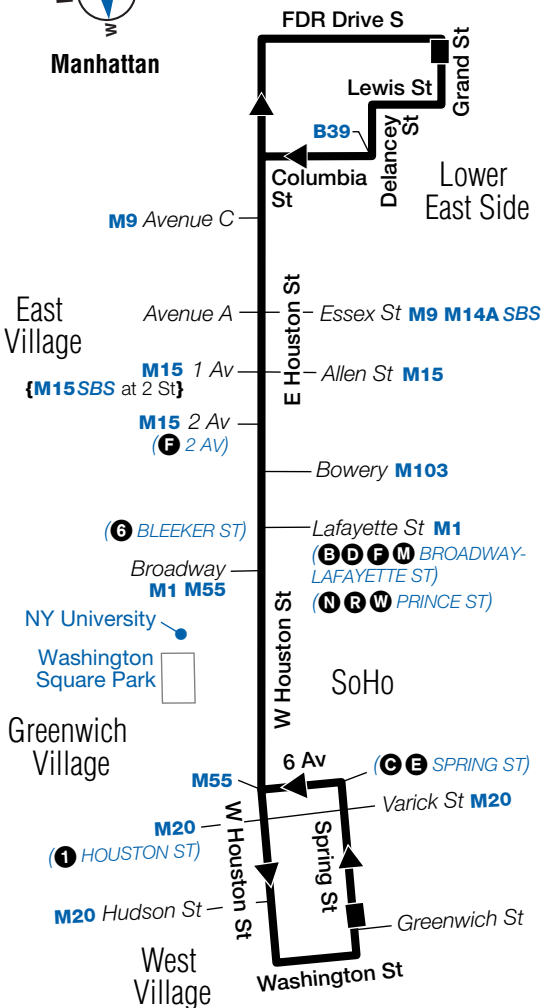

Manhattan

ma021a19151_cs

M21 MAP LEGEND

Local/Limited/SBS Bus Transfers: shown in bold blue type.

Terminal

● Point of Interest

(**F** STATION NAME)

Subway Connection

For Accessible subway stations, travel directions and other information:

Call 511 or visit www.mta.info