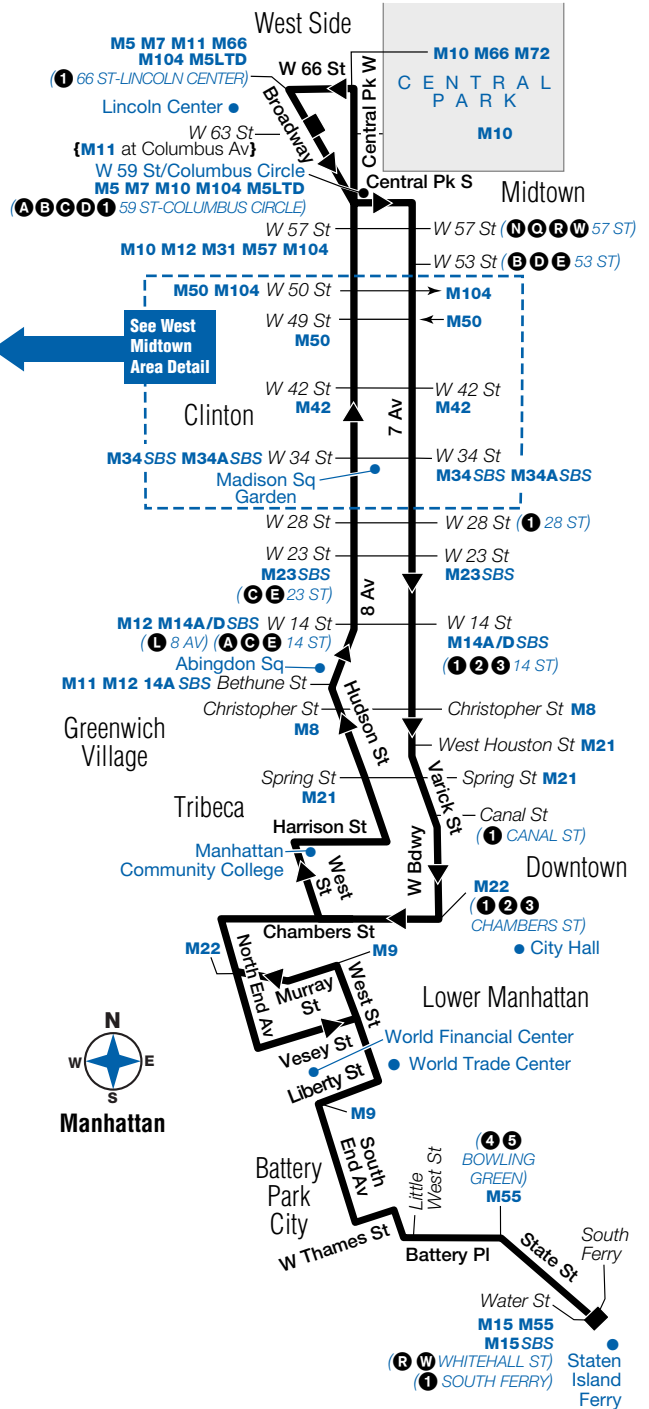

ma020a19151_cs

M20 MAP LEGEND

Local/Limited/SBS Bus Transfers: shown in bold blue type.

■ Terminal MTA LIRR Station Name	(4) STATION NAME Subway Connection • Point of Interest

For Accessible subway stations, travel directions
and other information:
Call 511 or visit www.mta.info