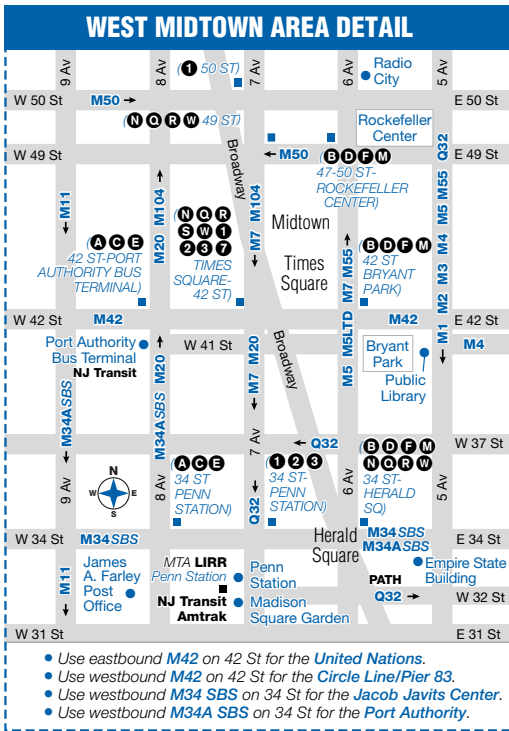

ma020a19151_cs

M20 MAP LEGEND

Local/Limited/SBS Bus Transfers: shown in bold blue type.

■ Terminal MTA LIRR Station Name	(4) STATION NAME Subway Connection • Point of Interest

For Accessible subway stations, travel directions
and other information:
Call 511 or visit www.mta.info