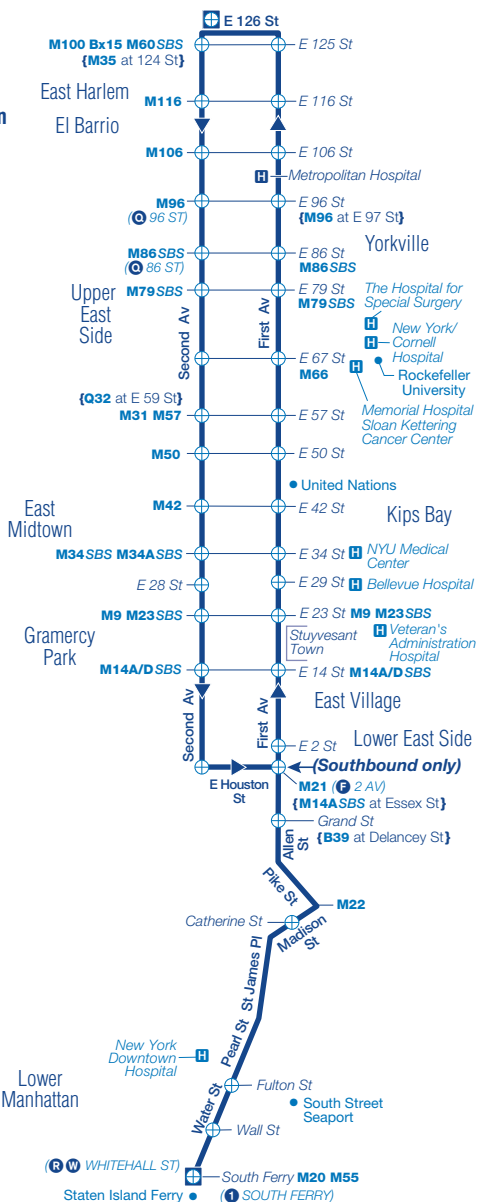

ma015s19151_cs

M15+selectbusservice MAP LEGEND

Local/Limited/SBS Bus Transfers: shown in bold light blue type.

Terminal

Stop

(R) STATION NAME

Subway Connection

● Point of Interest

For Accessible subway stations, travel directions and other information:

Call 511 or visit www.mta.info