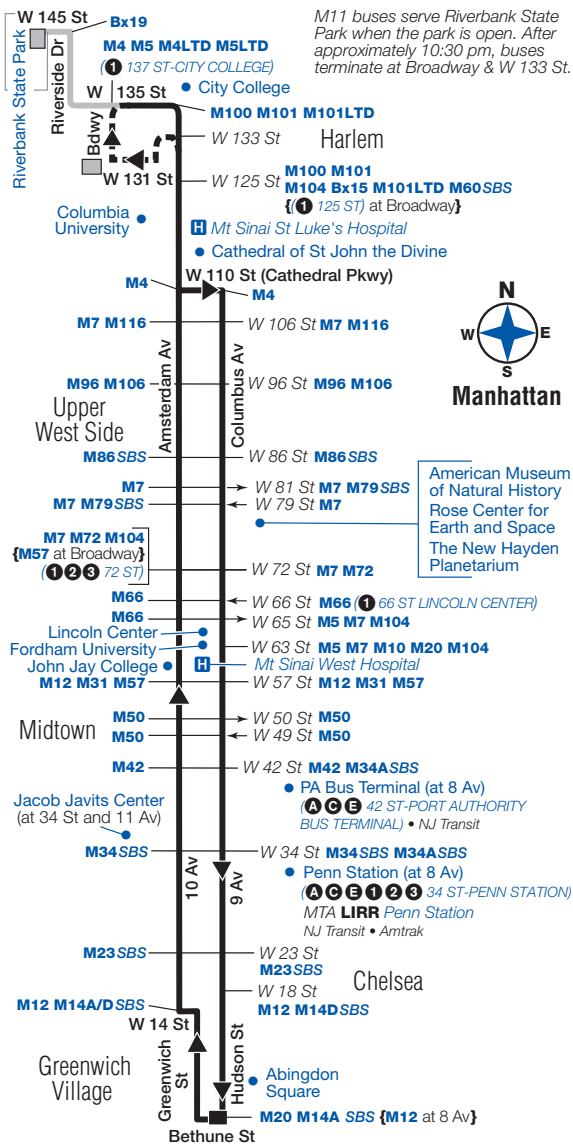

ma011a19326_cs

M11 MAP LEGEND

Local/Limited/SBS Bus Transfers: shown in bold blue type.

- Terminal
- Part Time Terminal
- Park Service
- Part-time Service
- (1 STATION NAME) Subway Connection
- MTA LIRR Railroad Station
- Point of Interest

For Accessible subway stations, travel directions and other information:

Call 511 or visit www.mta.info