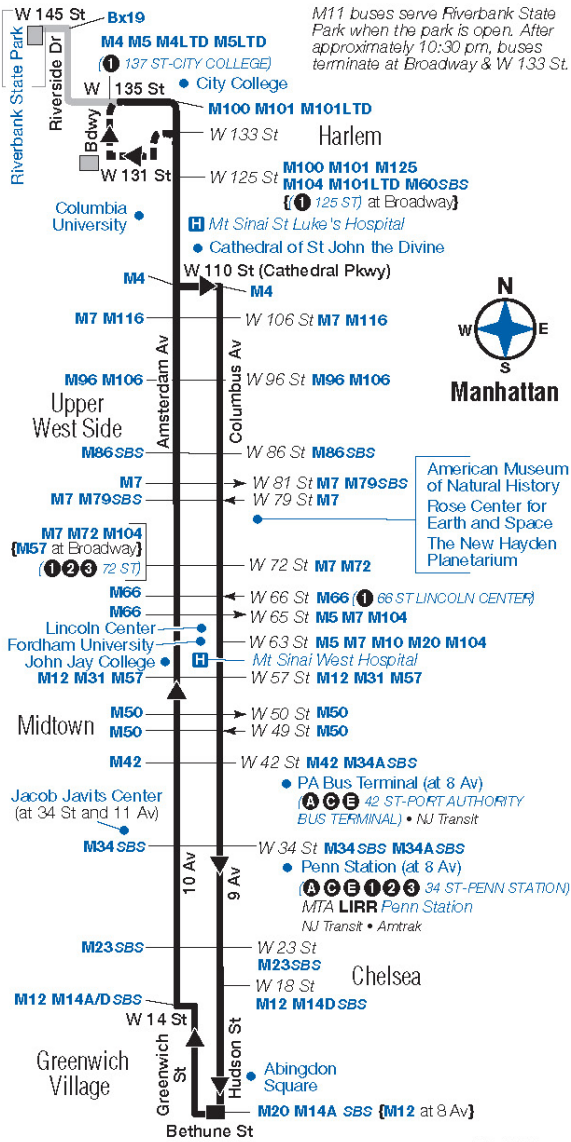

M11

Bus Timetable New York City Transit

Riverbank Park & Harlem - West Village via 9th - Columbus Av / 10th - Amsterdam Av

Local Service

For accessible subway stations, travel directions and other information:

Effective June 30, 2024

Visit www.mta.info or call us at 511

ma011a19326_cs