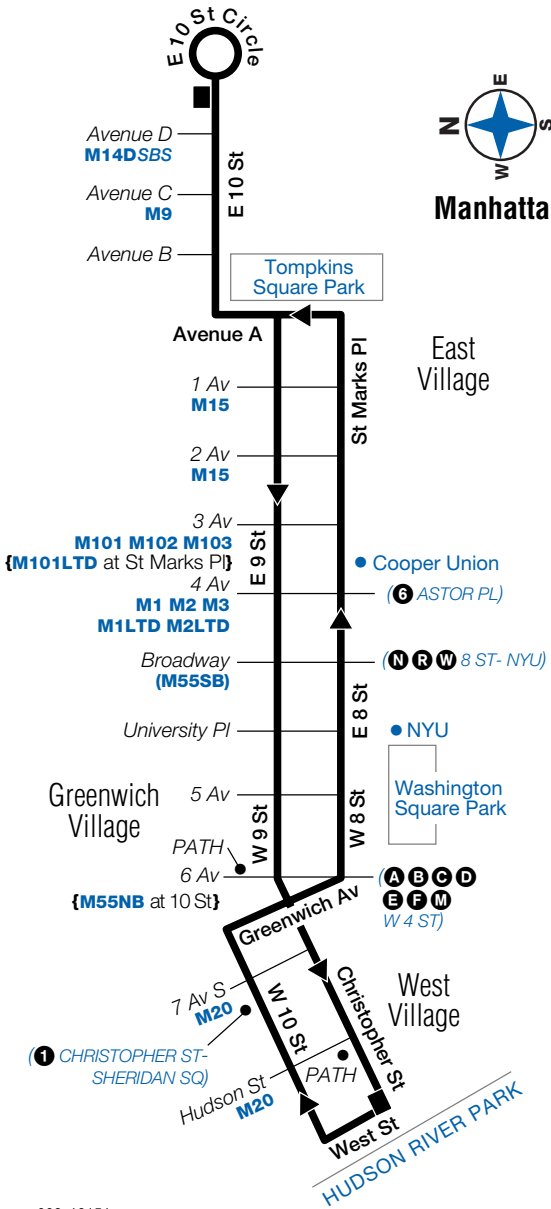

Manhattan

ma008a19151_cs

M8 MAP LEGEND

Local/Limited/SBS Bus Transfers: shown in bold blue type.

- Terminal
- Point of Interest
- (A STATION NAME)
  Subway Connection
- (NB) North-bound
- (SB) South-bound

For Accessible subway stations, travel directions and other information:

Call 511 or visit www.mta.info