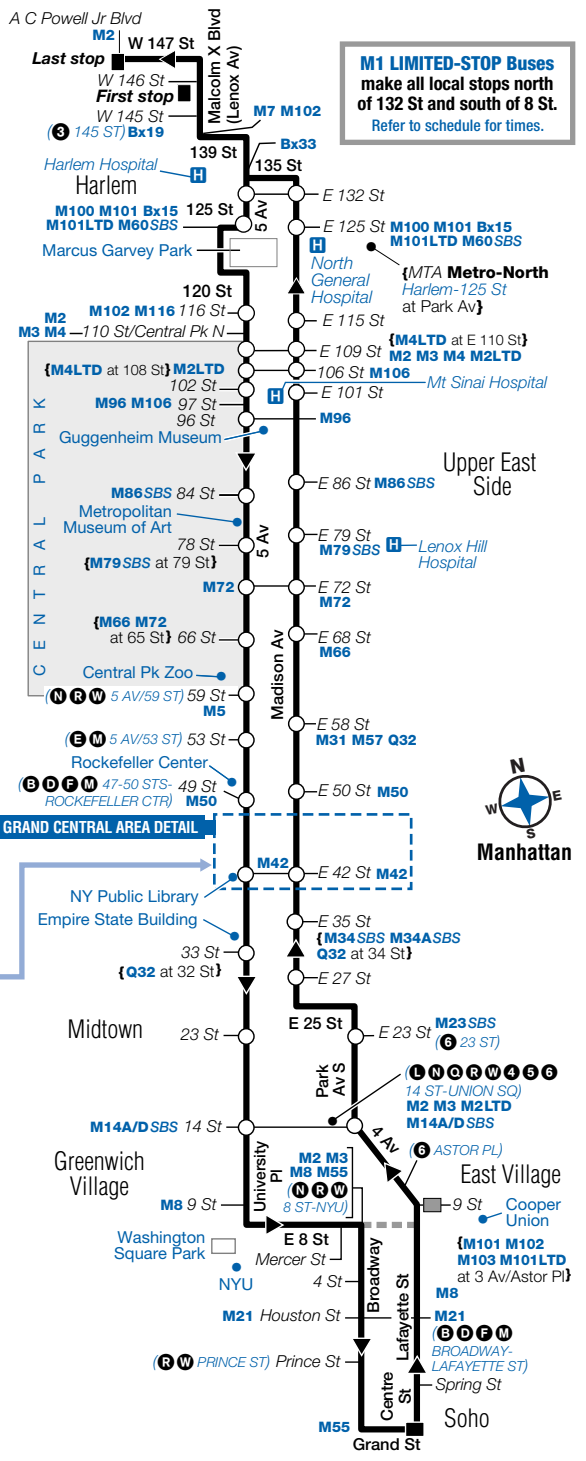

For Accessible subway stations, travel directions and other information:
Call 511 or visit www.mta.info