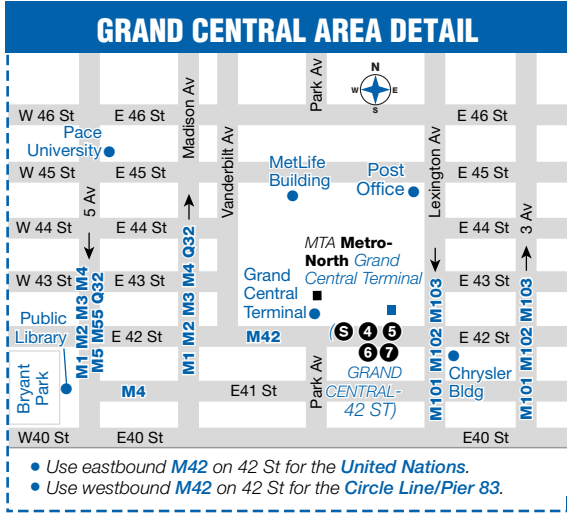

M1 Sunday service to Harlem, cont.

| Soho Grand St/ Centre St | E Village Cooper Union 4 Av/9 St | Midtown Madison Av/ E 58 St | Upper E Side Madison Av/ E 96 St | Harlem Madison Av/ E 115 St | Harlem W 147 St/ A C Powell Blvd |
|--------------------------------|--|-----------------------------------|--|-----------------------------------|--|
| 7:04 | 7:09 | 7:30 | 7:43 | 7:49 | 8:03 |
| 7:19 | 7:24 | 7:45 | 7:58 | 8:04 | 8:18 |
| 7:34 | 7:39 | 8:00 | 8:13 | 8:19 | 8:33 |
| 7:49 | 7:54 | 8:15 | 8:28 | 8:34 | 8:46 |
| 8:04 | 8:09 | 8:30 | 8:40 | 8:47 | 8:59 |
| 8:20 | 8:25 | 8:43 | 8:53 | 9:00 | 9:12 |
| 8:40 | 8:45 | 9:02 | 9:12 | 9:19 | 9:31 |
| 9:00 | 9:05 | 9:22 | 9:32 | 9:39 | 9:51 |
| 9:20 | 9:25 | 9:42 | 9:52 | 9:59 | 10:11 |
| 9:40 | 9:45 | 10:02 | 10:12 | 10:19 | 10:31 |
| 10:00 | 10:05 | 10:22 | 10:32 | 10:39 | 10:51 |
| 10:20 | 10:25 | 10:42 | 10:52 | 10:59 | 11:11 |
| 10:40 | 10:45 | 11:02 | 11:12 | 11:19 | 11:31 |
| 11:00 | 11:05 | 11:22 | 11:32 | 11:39 | 11:51 |
| 11:20 | 11:25 | 11:42 | 11:52 | 11:59 | 12:11 |
| 11:40 | 11:45 | 12:02 | 12:12 | 12:17 | 12:29 |
| 12:00 | 12:05 | 12:22 | 12:32 | 12:37 | 12:49 |
| 12:20 | 12:25 | 12:42 | 12:52 | 12:57 | 1:09 |
| 12:40 | 12:45 | 1:02 | 1:09 | 1:14 | 1:27 |
| 1:00 | 1:05 | 1:20 | 1:27 | 1:32 | 1:45 |
| 1:20 | 1:25 | 1:40 | 1:47 | 1:52 | 2:05 |

NOTES

ad_gct_18113

FROM MANHATTAN
 {X27 X28 X37 X38 at 5 Av & 44 St}
 {X27 X28 X37 X38 at 5 Av & 41 St}
 {X63 X64 X68 at Madison Av & 40 St}
 Express bus schedules available at www.mta.info

ma001a19151_cs