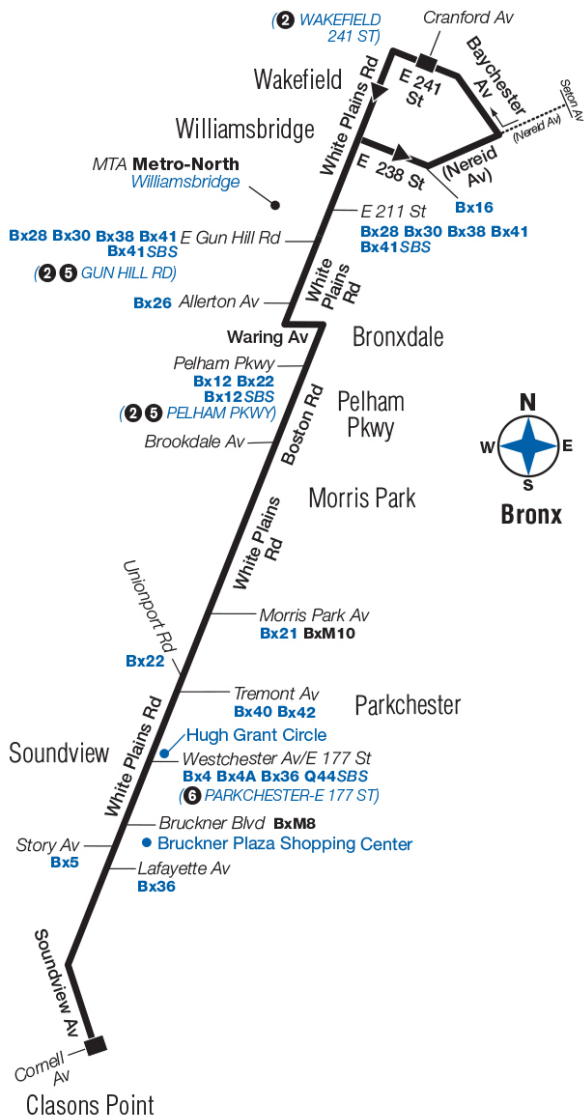

Bx39

Bus Timetable
New York City Transit

Wakefield - Clasons Pt via White Plains Rd

Local Service

Effective June 10, 2021

For accessible subway stations, travel directions and other information:

[Visit www.mta.info](http://www.mta.info) or call us at 511