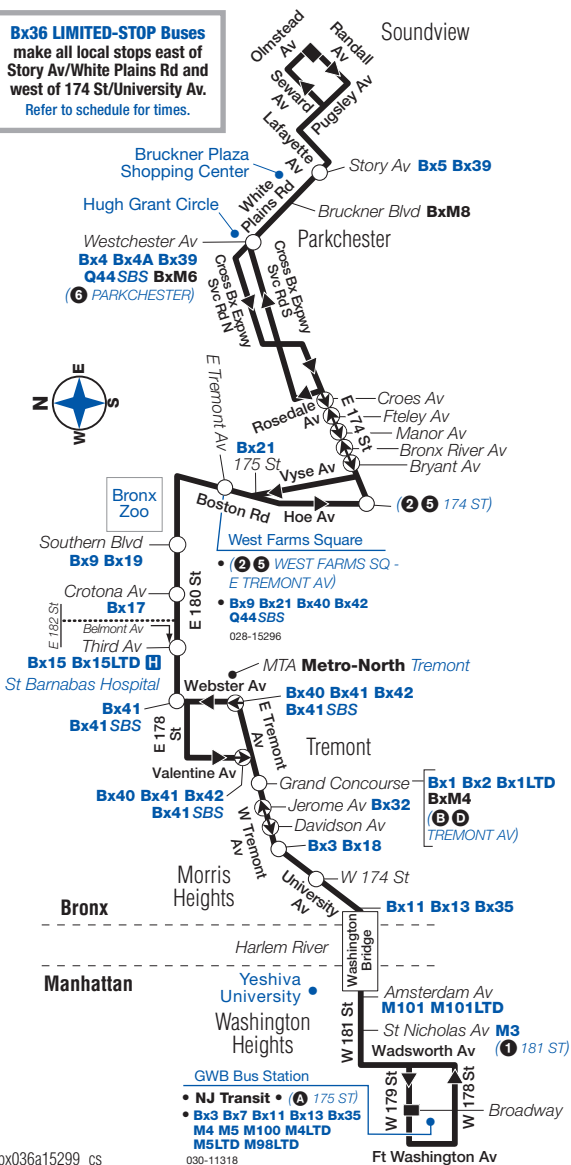

NOTES

NOTES

Bx36 LIMITED-STOP Buses make all local stops east of Story Av/White Plains Rd and west of 174 St/University Av.
Refer to schedule for times.

bx036a15299_cs

030-11318

Bx36 MAP LEGEND

Local/Limited/SBS Bus Transfers: shown in bold blue type.