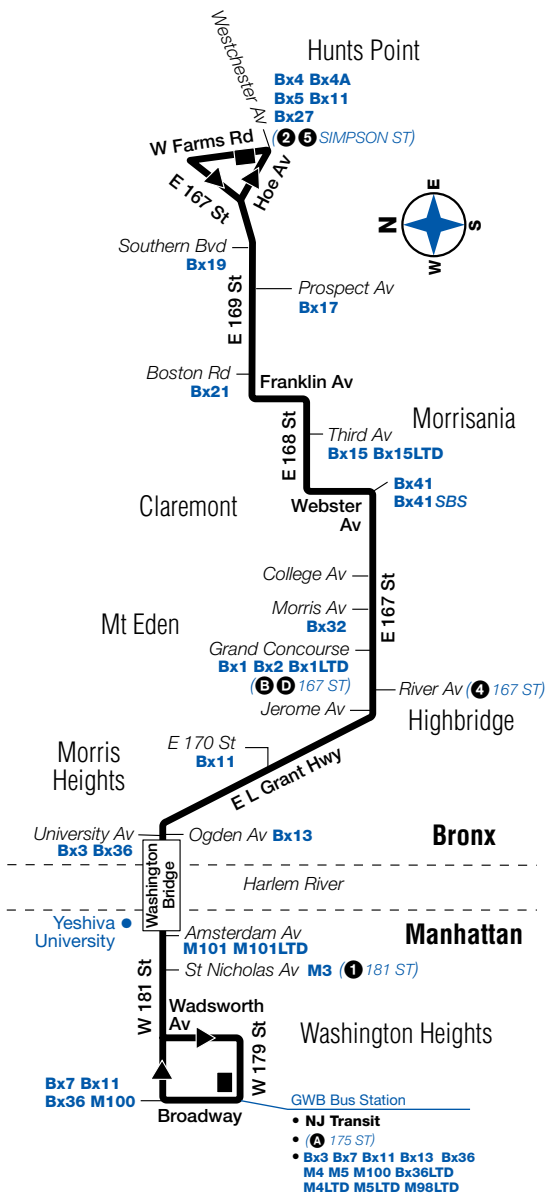

bx035a14183_cs

Bx35 MAP LEGEND

Local/Limited/SBS Bus Transfers: shown in bold blue type.

■ Terminal

● Point of Interest

(D) STATION NAME
Subway Connection

For Accessible subway stations, travel directions and other information:

Call 511 or visit www.mta.info