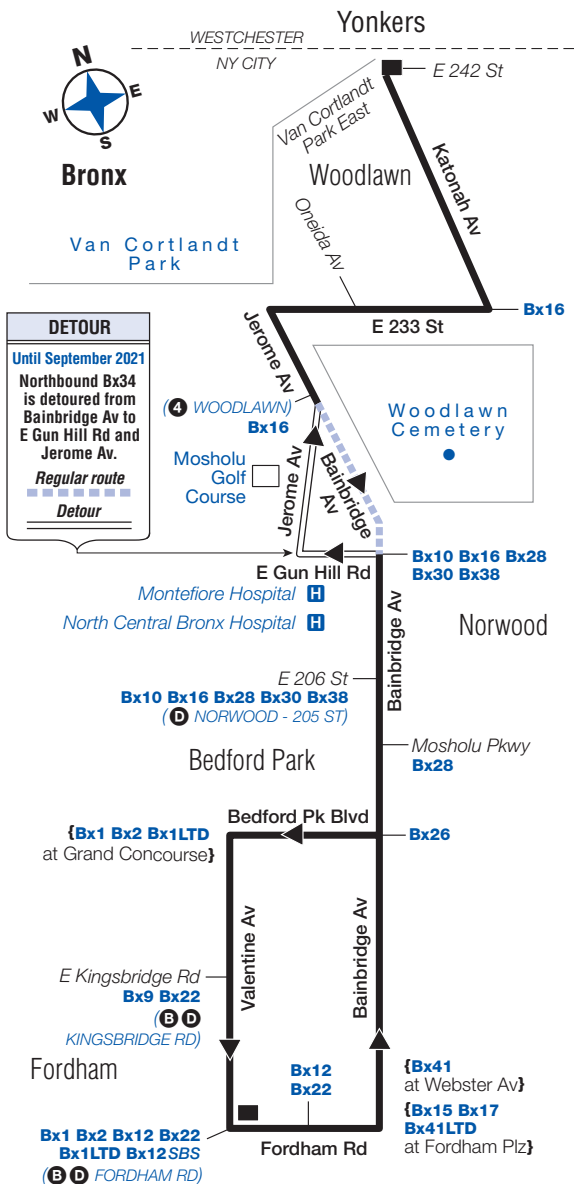

bx034a21069_cs

Bx34 MAP LEGEND

Local/Limited/SBS Bus Transfers: shown in bold blue type.

Terminal

Point of Interest

(D STATION NAME)
Subway Connection

For Accessible subway stations, travel directions and other information:

Call 511 or visit www.mta.info