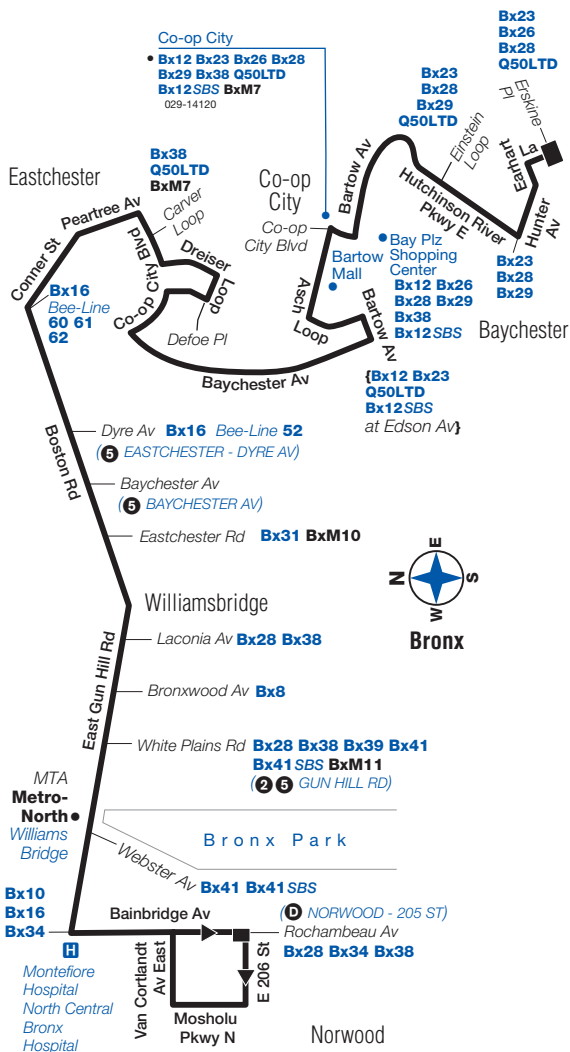

bx030a16105_cs

Bx30 MAP LEGEND

Local/Limited/SBS Bus Transfers: shown in bold blue type.

Express Bus Transfers: shown in bold black type.

Terminal

MTA **Metro-North**
Railroad Station

Point of Interest

(5) STATION NAME
Subway Connection

For Accessible subway stations, travel directions and other information:

Call 511 or visit www.mta.info