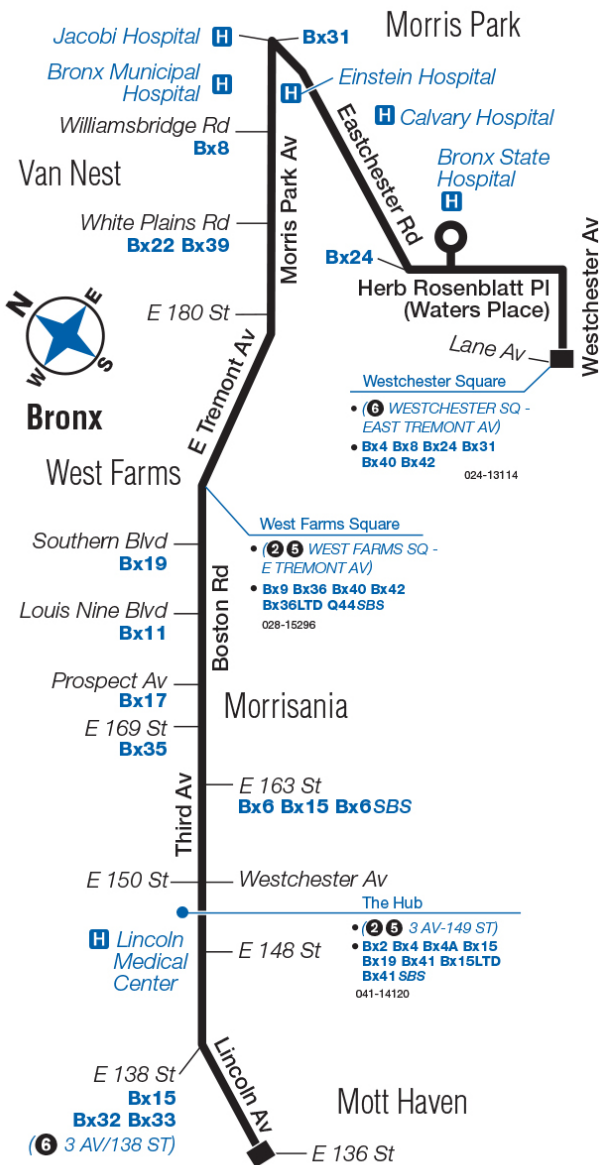

Bx21

Bus Timetable
New York City Transit

Westchester Sq - Mott Haven via Morris Park Av / Boston Rd

Local Service

For accessible subway stations, travel directions and other information:

Effective June 10, 2021

Visit www.mta.info or call us at 511

bx021a17212_cs

Bx21 MAP LEGEND

Local/Limited/SBS Bus Transfers: shown in bold blue type.

- Terminal
- Point of Interest
- (6 STATION NAME)
  Subway Connection