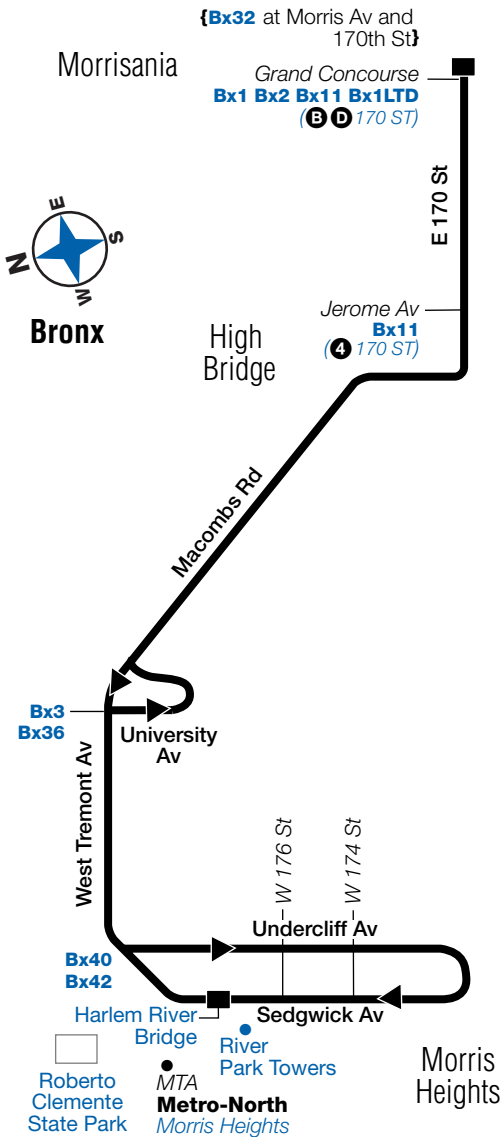

bx018a16230_cs

Bx18 MAP LEGEND

Local/Limited/SBS Bus Transfers: shown in bold blue type.

■ Terminal

● Point of Interest

(**4** STATION NAME)
Subway Connection

MTA **Metro-North**
Railroad Station

For Accessible subway stations, travel directions and other information:

Call 511 or visit www.mta.info